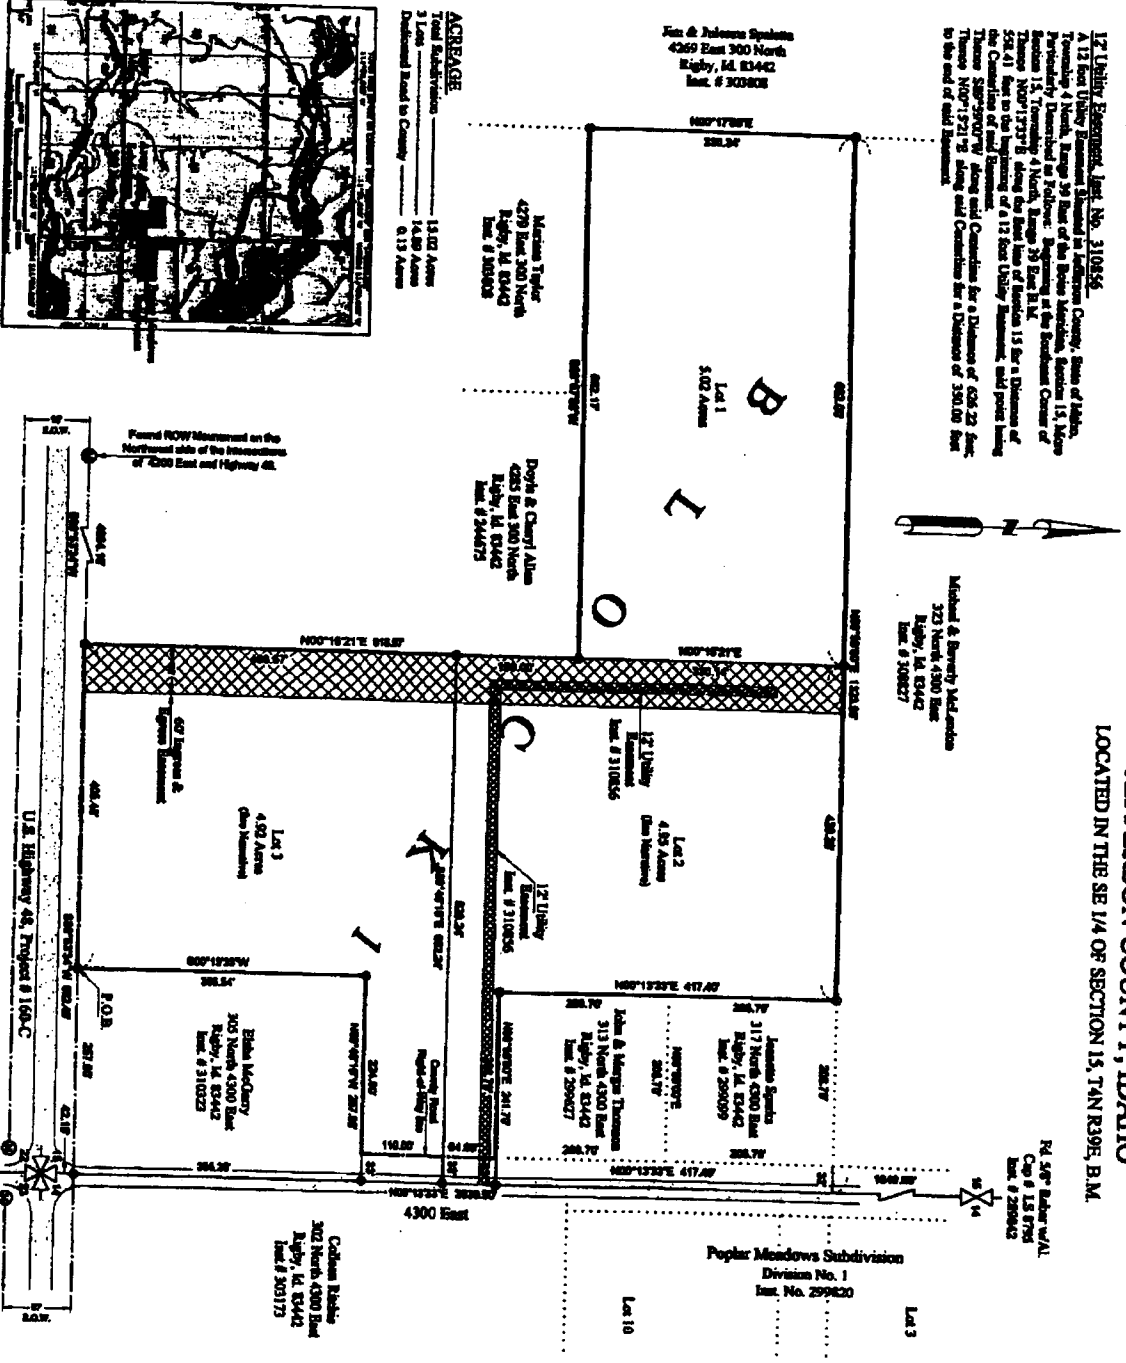

NOTES:
NOTE 1: This subdivision falls outside the 500 year flood plain as per Map # 160510067 R.
NOTE 2: The standard use of this subdivision is for Residential Single Family Dwelling Units.

12' Utility Easement, Lot No. 310856
A 12 foot Utility Easement Shown in Jefferson County, State of Idaho, Township 4 North, Range 39 East of the Boise Meridian, Section 15, T4N R39E S15E, is hereby described as follows: Beginning at the Southeast Corner of Section 15, T4N R39E S15E, along the East Line of Section 15 for a Distance of 554.41 feet to the East Line of a 12 foot Utility Easement, said point being the Corner of said Easement.
Thence S89°30'07"W along said Easement for a Distance of 350.00 feet to the end of said Easement.

AVERY ACRES SUBDIVISION

DIVISION NO. 1
JEFFERSON COUNTY, IDAHO
LOCATED IN THE SE 1/4 OF SECTION 15, T4N R39E, B.M.

VICINITY MAP
(No Scale)