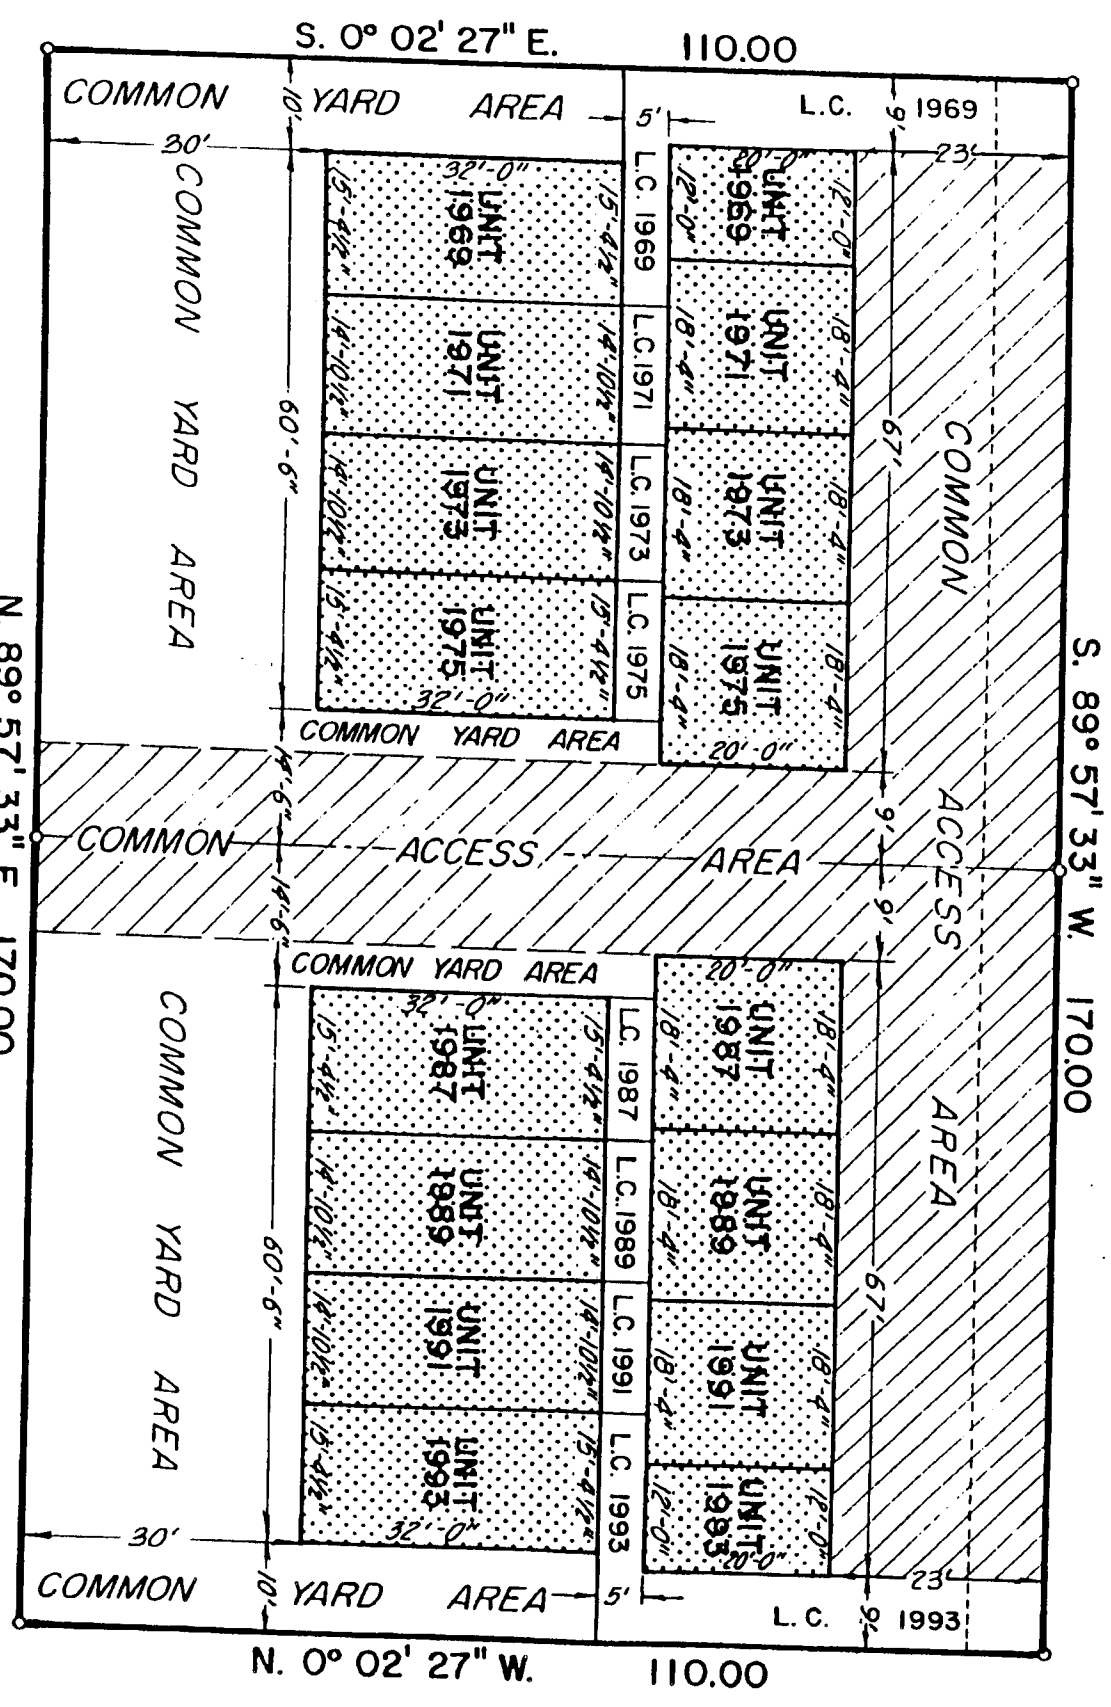

# ALAN TOWN HOUSES

CITY OF IDAHO FALLS, BONNEVILLE COUNTY, IDAHO

ELLSWORTH ENGINEERING, INC.  
IDAHO FALLS, IDAHO

ALAN

STREET

First American Title Company  
Idaho Falls, Idaho 83404

This sketch is made solely for the purpose of assisting in locating the premises. The company assumes no liability for alleged loss or damage which may result from reliance on this map.