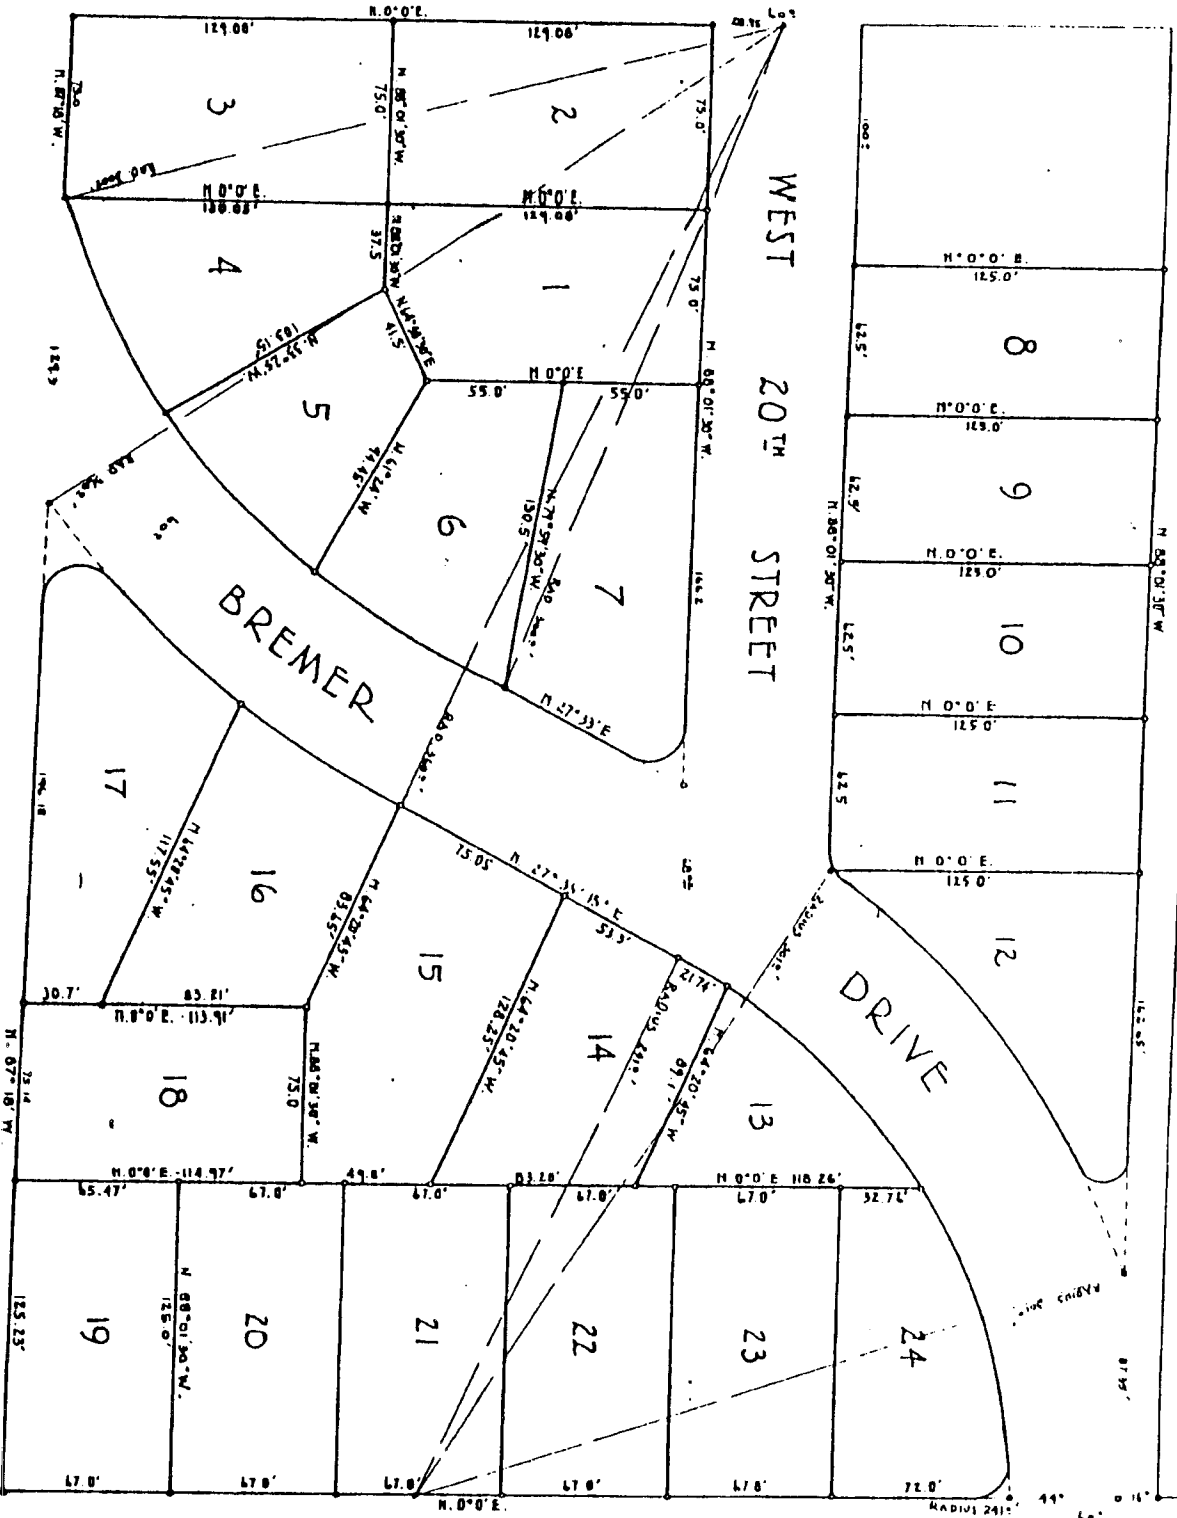

BREMER HOMES ADDITION  
 TO THE CITY OF IDAHO FALLS-IDAHO  
 C. BLACK-ENGINEER  
 SCALE: 1" = 40'  
 and Lots 29 to 48 inclusive of Block 24,  
 South Park Addition to the City of Idaho  
 Falls, County of Bonneville, State of Idaho

First American Title Company  
 Idaho Falls, Idaho 83404  
 W. 21ST STREET

This sketch is made solely for the purpose of assisting in locating the premises. The company assumes no liability for alleged loss or damage which may result from reliance on this map.

LAND TITLE COMPANY

BOULEVARD

E. 21ST