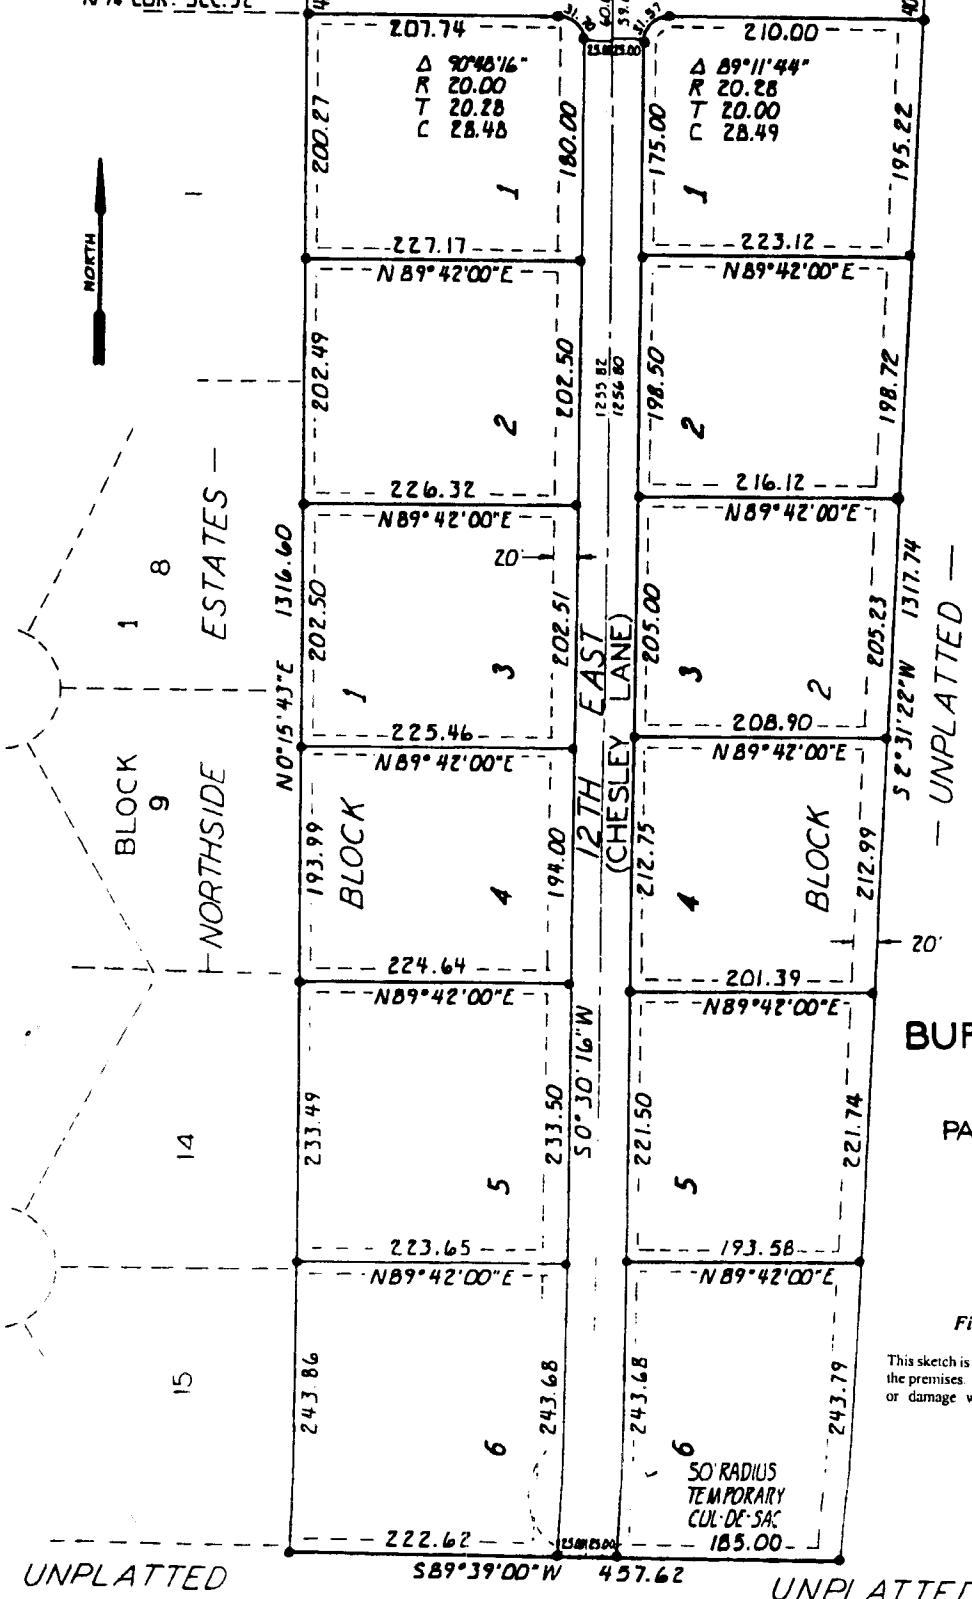

65TH NORTH
 N 89°42'00"E 509.60
 N 1/4 COR. SEC. 32
 N.E. COR. SEC. 32
 T. 3 N., R. 38 E. B.M.
 589°42'00"W
 1462.10

BUFFALO HOLLOW ESTATES
 DIVISION NO. 1
 BONNEVILLE CO. IDAHO
 PART OF THE NE 1/4 SEC. 32 T. 3 N., R. 38 E. B.M.

First American Title Company
 Idaho Falls, Idaho 83404
 This sketch is made solely for the purpose of assisting in locating the premises. The company assumes no liability for alleged loss or damage which may result from reliance on this map.

UNPLATTED
 S 89°39'00"W 457.62
 UNPLATTED