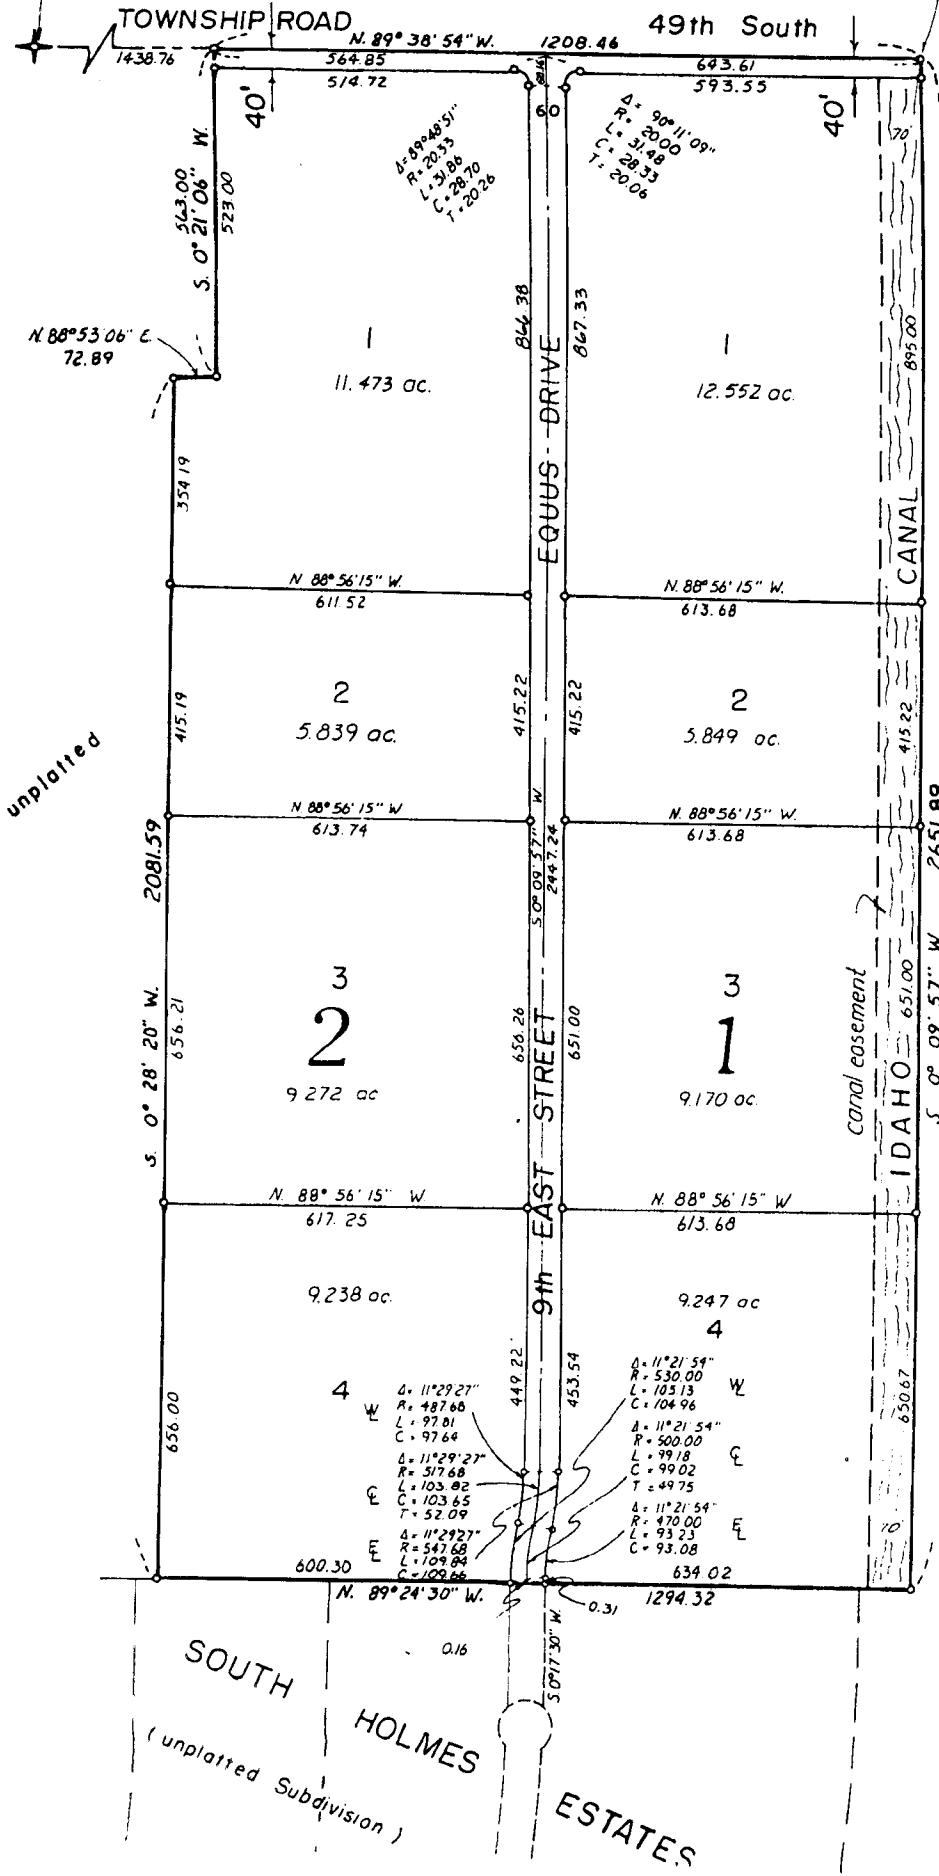

N W Cor Sec 5
T.1N., R.38 E.B.M
(City Monument)

N1/4 Cor. Sec.5
T.1N., R38 E.B.M.
(Recorded Corner)

C. H. K. ESTATES

BONNEVILLE COUNTY, IDAHO

Part of the N.W. 1/4 Section 5

T.1N., R38 E.B.M.

First American Title Company
Idaho Falls, Idaho 83404

This sketch is made solely for the purpose of assisting in locating the premises. The company assumes no liability for alleged loss or damage which may result from reliance on this map.

unplatted

unplatted