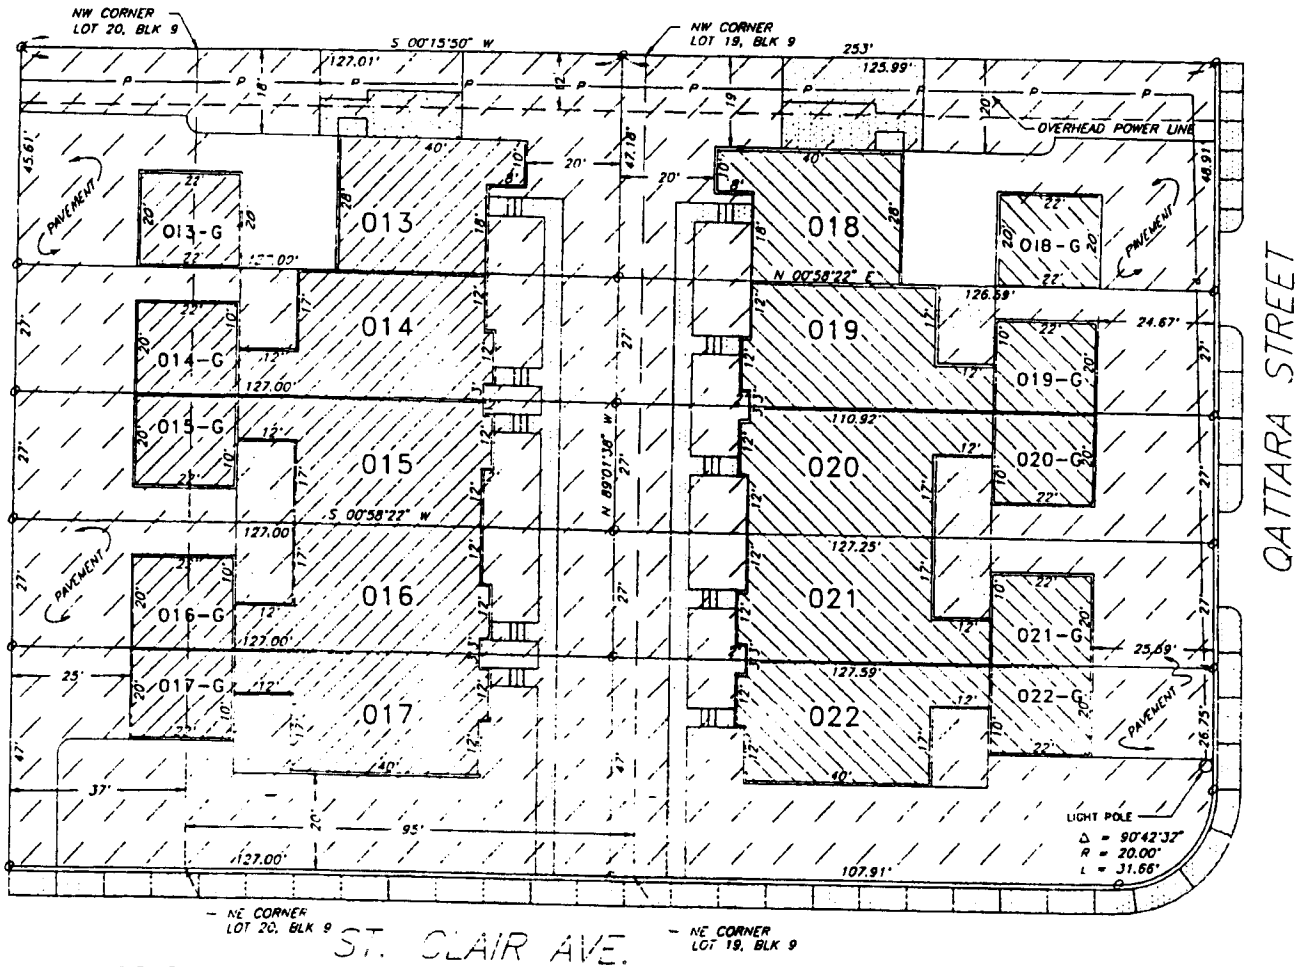

CENTENNIAL PARK TOWNHOUSES

ADDITION NO. 2

Part of Lots 18, 19 & 20 in Block 9 of Jennie Lee Addition
Division No. 8 to the City of Idaho Falls.

First American Title Company

Idaho Falls, Idaho 83404

This sketch is made solely for the purpose of assisting in locating the premises. The company assumes no liability for alleged loss or damage which may result from reliance on this map.

LEGEND

- Placed 1/2" iron rod with cap marked F.L.S. 4563
- 001** Unit No.
- 001-G** Garage Unit No.
- Easement Area
- Sidewalk or concrete