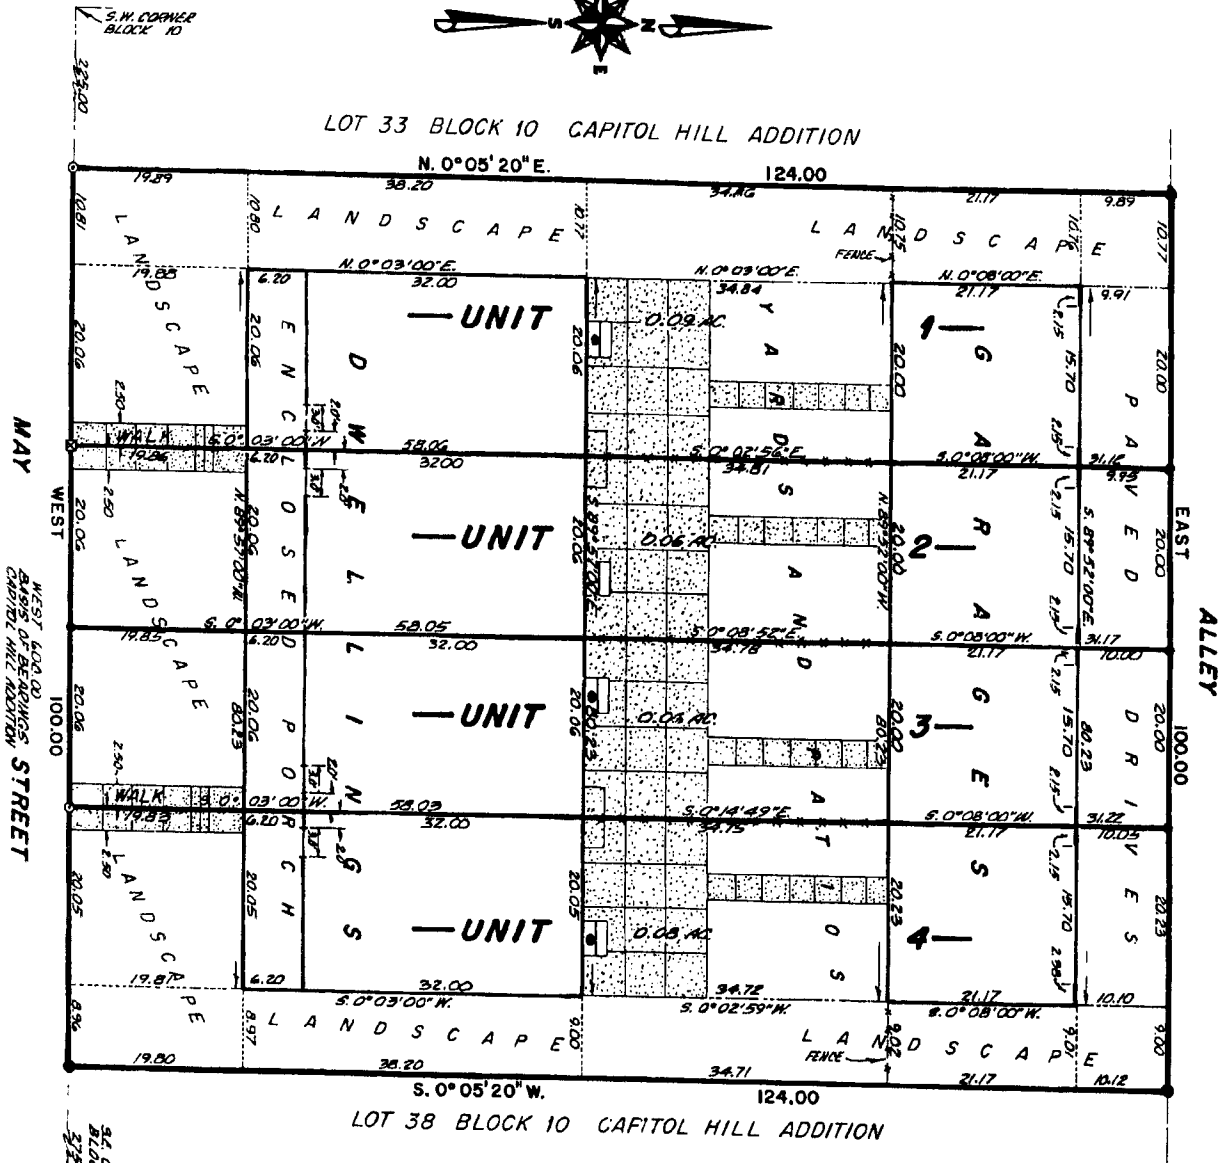

CENTRAL PARK PLACE TOWNHOUSES

PURSUANT TO IDAHO CODE TITLE 55 CHAPTER 15
CITY OF IDAHO FALLS, BONNEVILLE COUNTY, IDAHO

LEGEND & NOTES

- 5/8" x 30" Steel Re bar set with plastic cap stamped L.S. 8795
- 1/2" x 24" Steel Re bar set with plastic cap stamped L.S. 8795
- Magnetic nail set in concrete
- ☒ Checked "X" in walk

MAY STREET WEST
WEST 600.00
EAST OF BOUNDARIES
CAPITOL HILL ADDITION
100.00

ALLEY EAST
100.00

S.W. CORNER
BLOCK 10
275.00