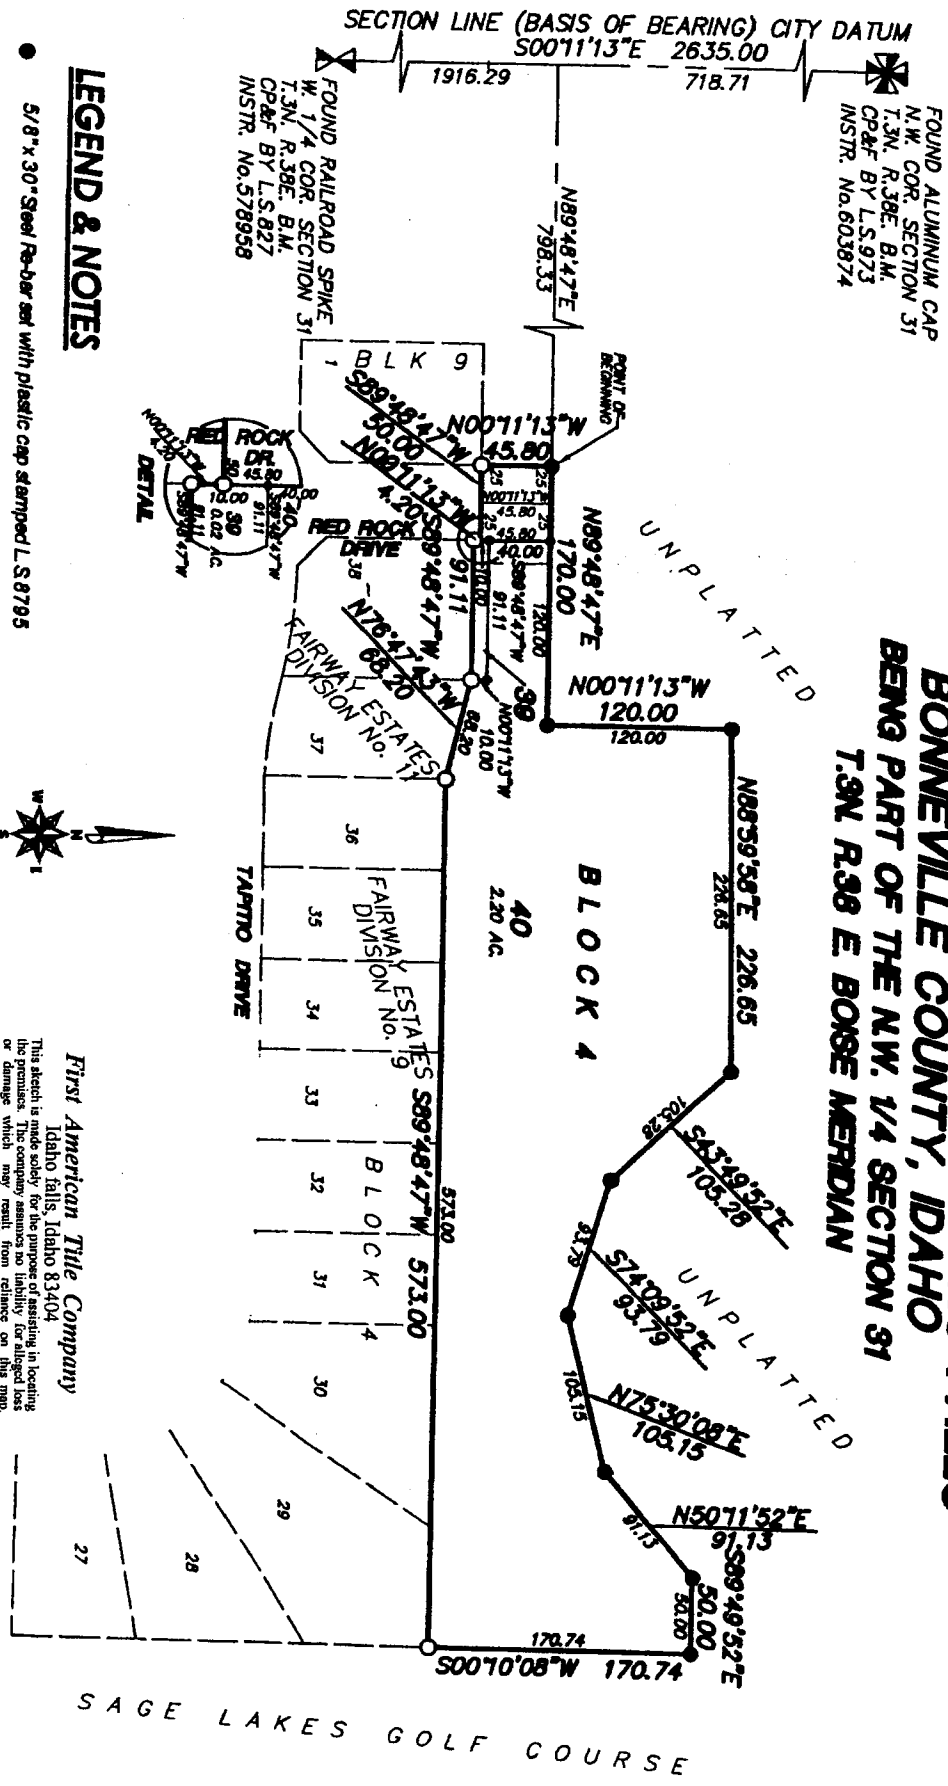

## AN ADDITION TO THE CITY OF IDAHO FALLS

### DIVISION NO. 12

### BONNEVILLE COUNTY, IDAHO

### LEGEND & NOTES

- 5/8" x 30" Steel Re-bar set with plastic cap stamped L.S.8795
- 1/2" x 24" Steel Re-bar set with plastic cap stamped L.S.8795
- 5/8" Steel Re-bar found with cap stamped L.S.8795

**First American Title Company**  
 Idaho Falls, Idaho 83404  
 This agent is made solely for the purpose of assisting in locating the premises. The company assumes no liability for alleged loss or damage which may result from reliance on this map.