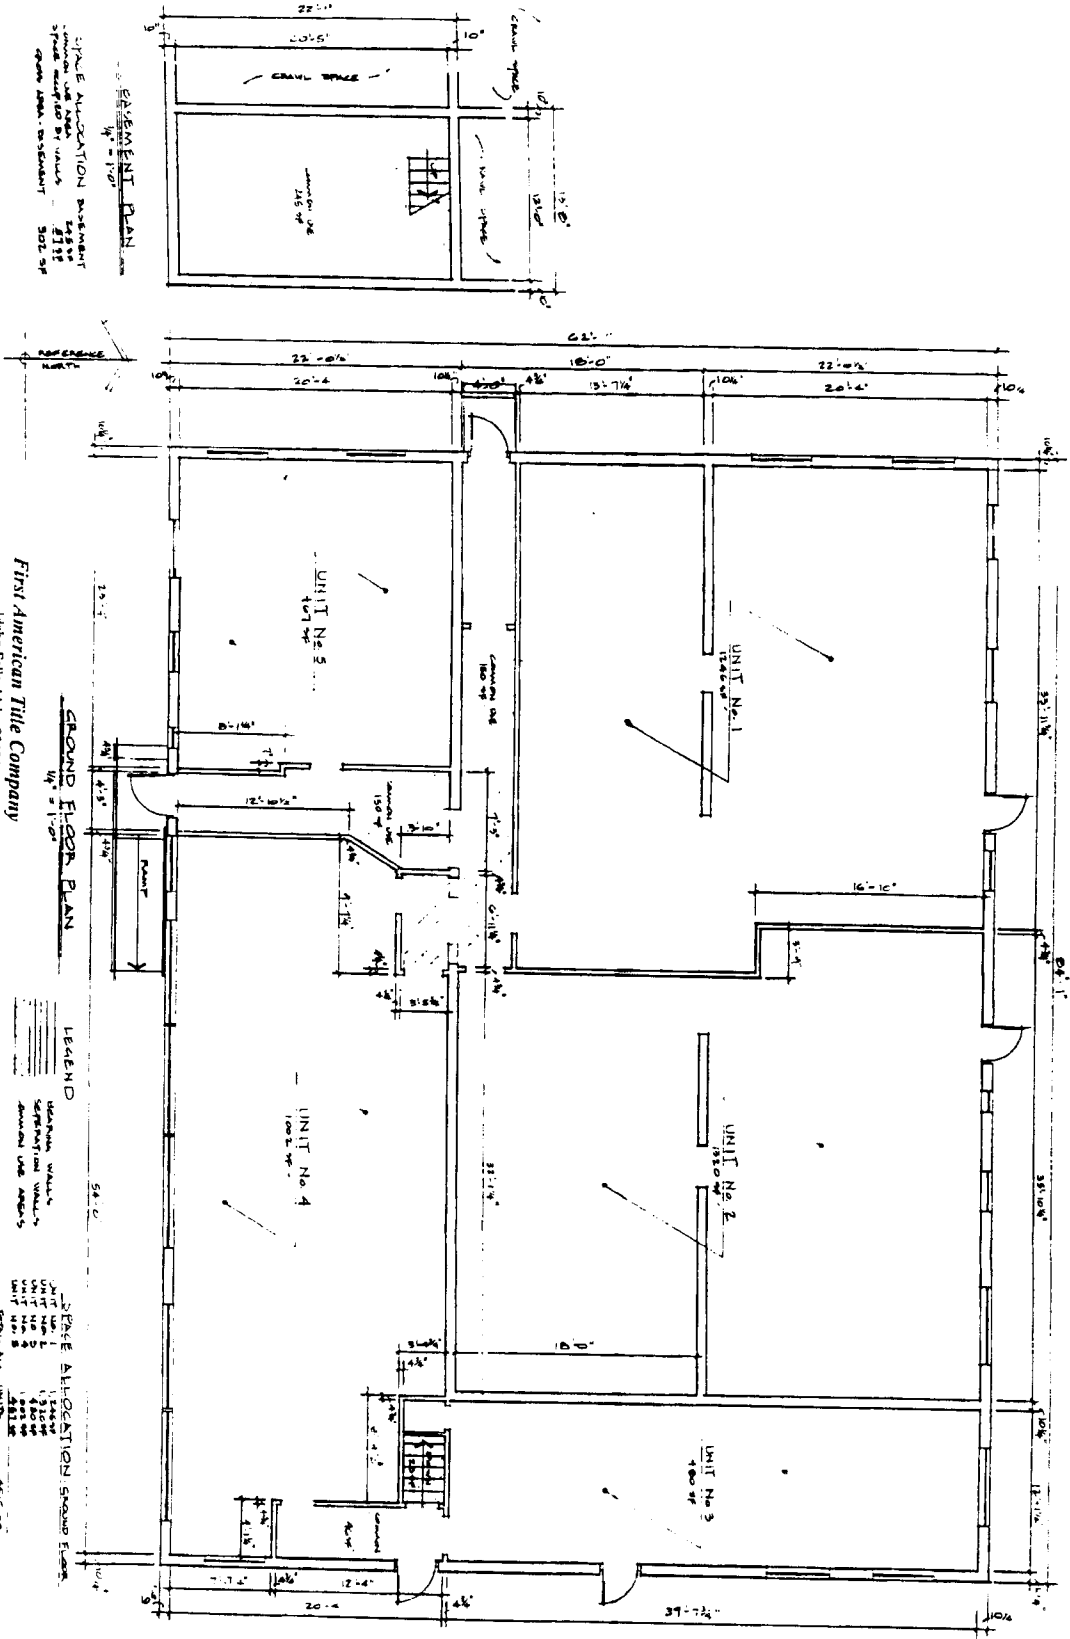

**IDAHO FALLS
 PROFESSIONAL SERVICES
 CONDOMINIUM PROJECT**
 258 NORTH WATER AVE. - IDAHO FALLS, IDAHO

This sketch is made solely for the purpose of assisting in locating the premises. The company assumes no liability for alleged loss or damage which may result from reliance on this map.

First American Title Company
 Idaho Falls, Idaho 83404

LEGEND

	COMMON WALL
	UNIT WALL
	DOOR
	WINDOW

SQUARE ALLOCATION

UNIT No. 1	1250 sq ft
UNIT No. 2	1350 sq ft
UNIT No. 3	1400 sq ft
UNIT No. 4	1000 sq ft
Common and other	4515 sq ft
Total	5255 sq ft