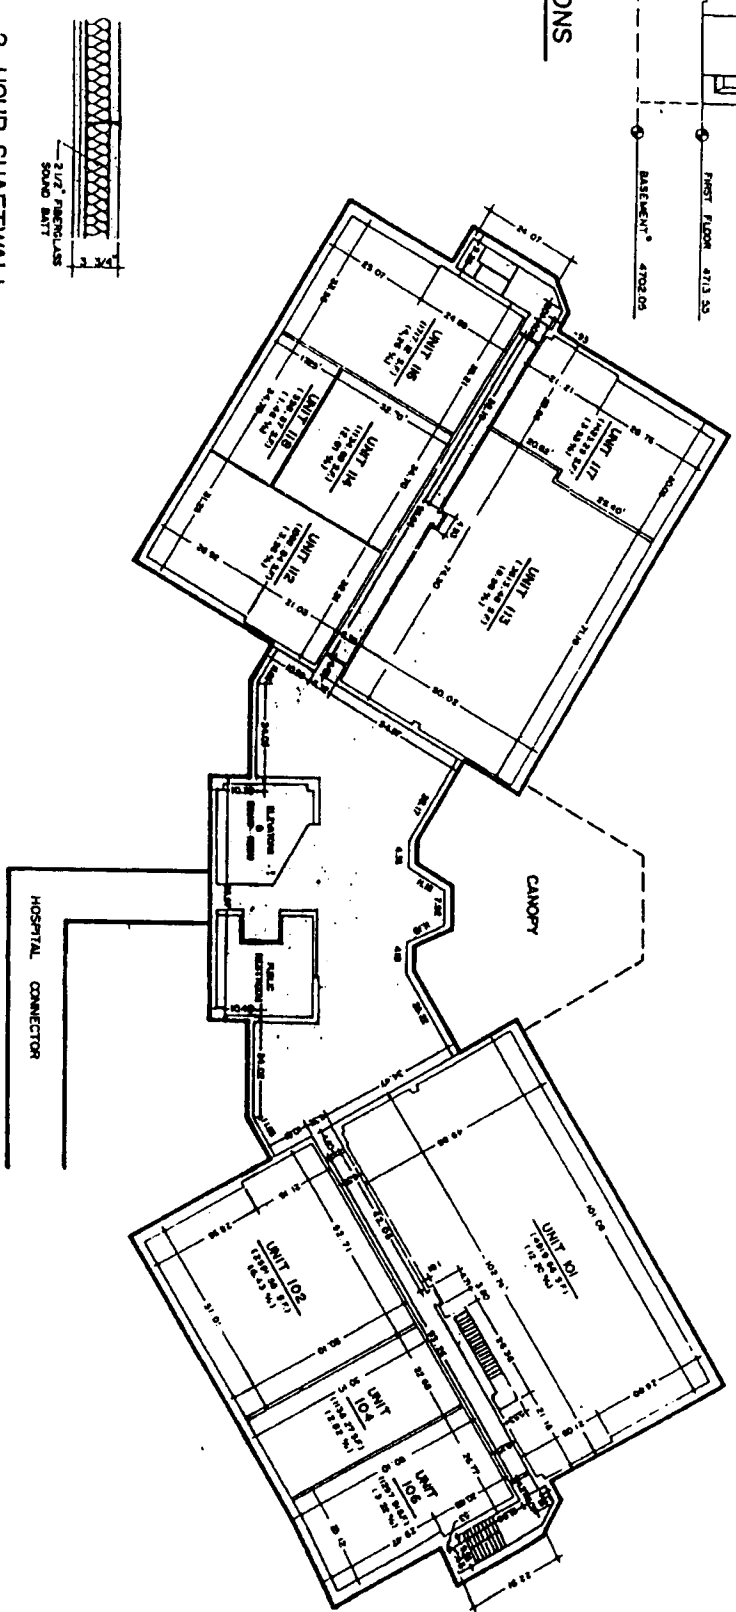

**BUILDING ELEVATIONS**

\*BASEMENT LOCATED ONLY IN THE EAST BUILDING

**2-HOUR SHAFTWALL AT ELEV. SHAFT**

**2-HOUR SHAFTWALL AT STAIRS**

**2-HOUR FIREWALL**

**LINE OF DIMENSION**

**First American Tile Company**

Idaho Falls, Idaho 83404

This sketch is made solely for the purpose of assisting in locating the premises. The company assumes no liability for alleged loss or damage which may result from reliance on this map.