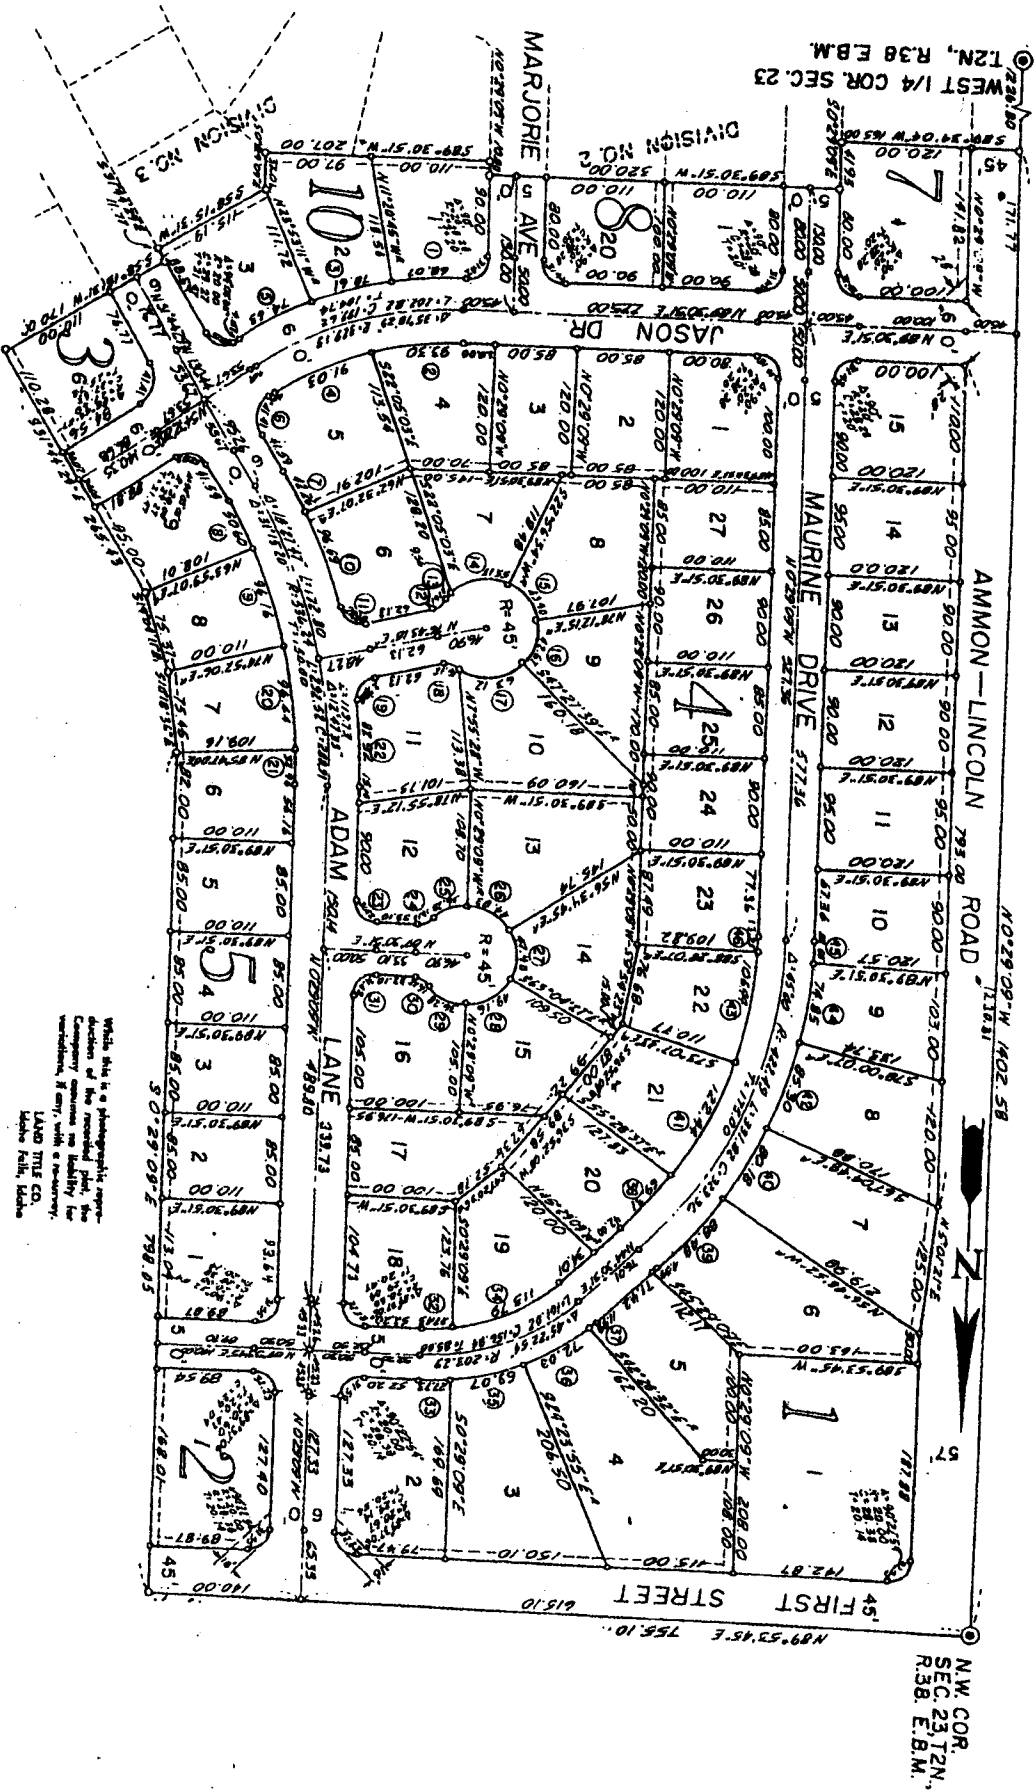

MC DONALD'S FARM

DIVISION NO. 1

PART OF THE WEST 1/2 OF THE NW 1/4 SEC. 23
T2N, R38 EBM
BONNEVILLE COUNTY, IDAHO