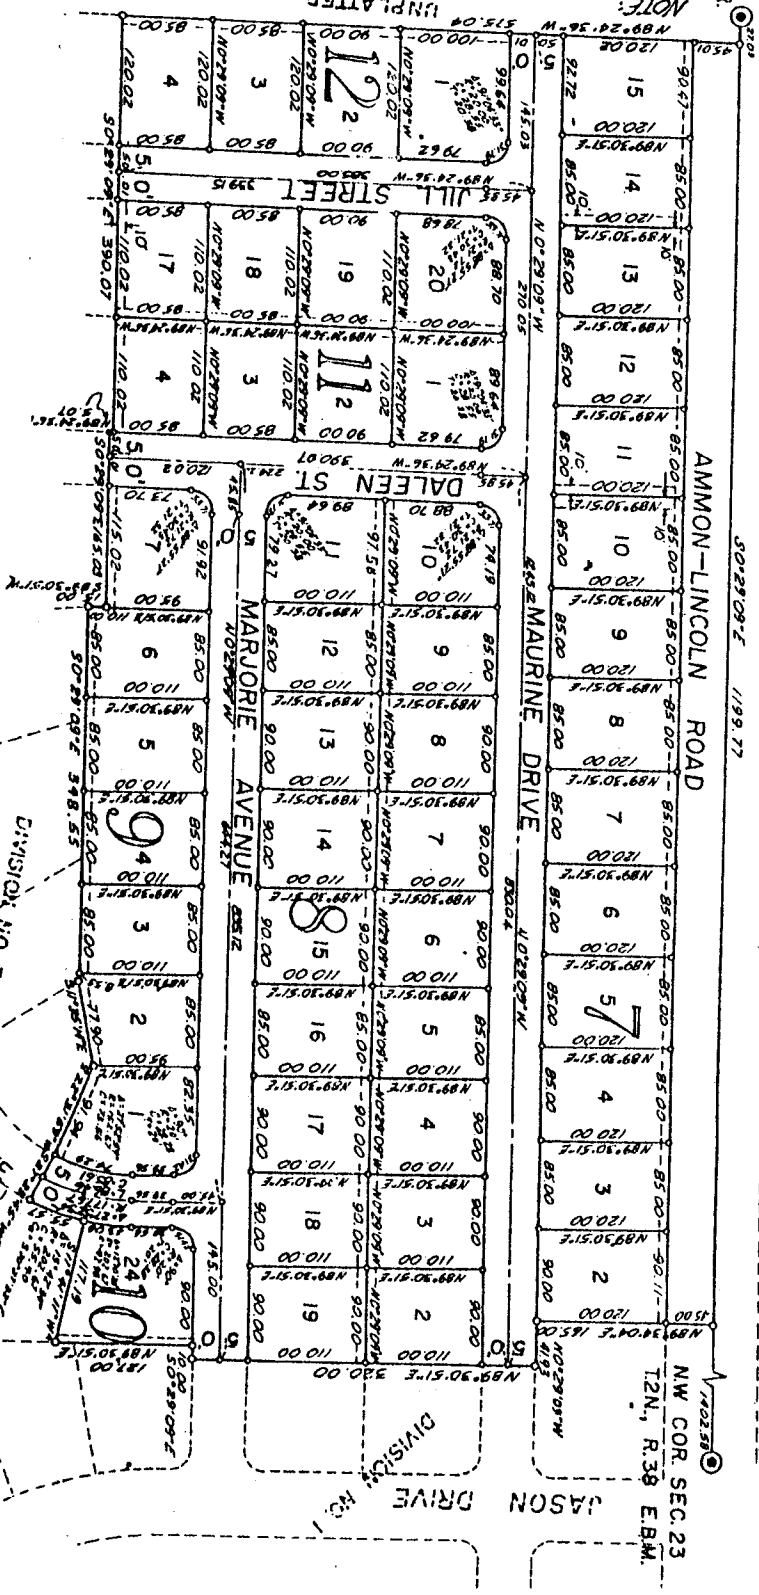

SCALE 1" = 100'

MT. VIEW ESTATES

WEST 1/4 COR.
SEC. 23, T2N.
R38 E.B.M.

NOTE: