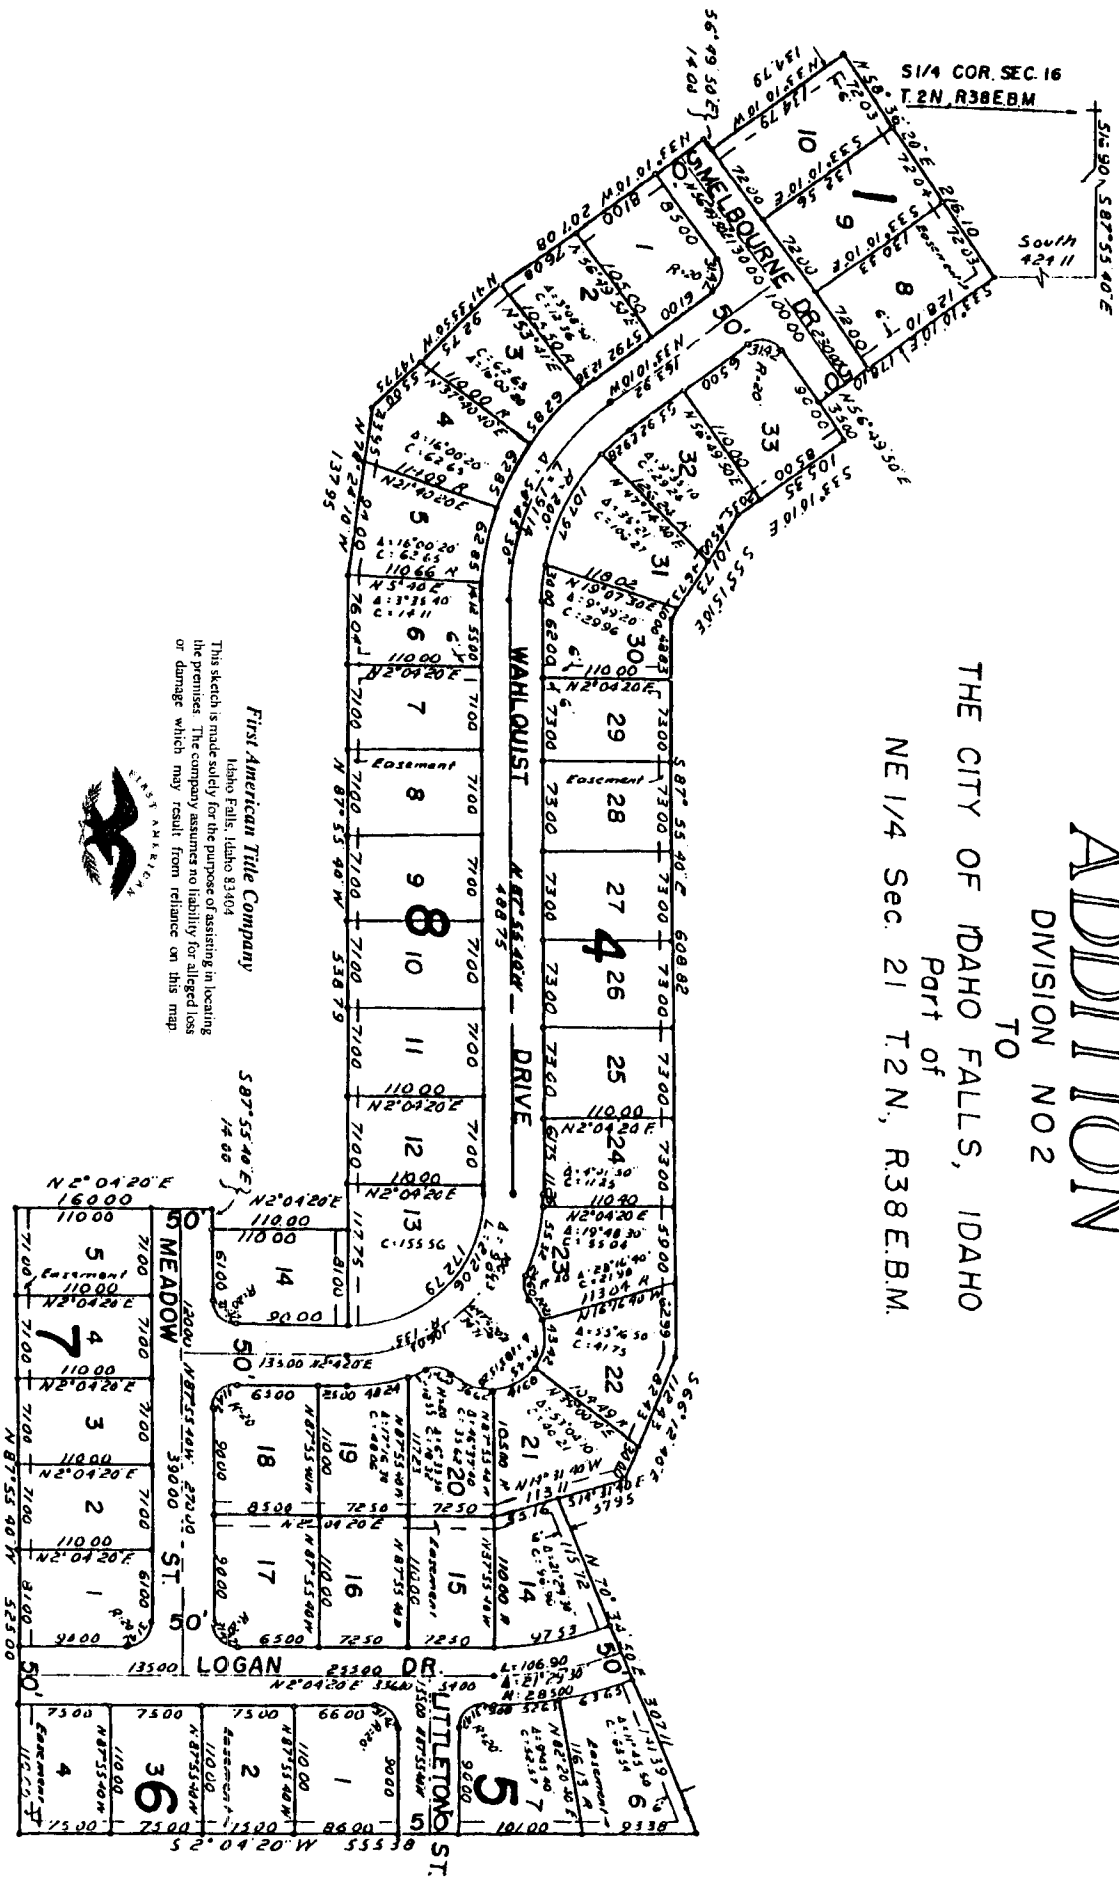

MELBOURNE PARK ADDITION

TO
DIVISION NO 2
Part of
THE CITY OF IDAHO FALLS, IDAHO
NE 1/4 Sec. 21 T.2N., R.38E.B.M.

First American Title Company
 Idaho Falls, Idaho 83404
 This sketch is made solely for the purpose of assisting in locating the premises. The company assumes no liability for all-ged loss or damage which may result from reliance on this map.

All easements are 8' thru each lot unless shown otherwise