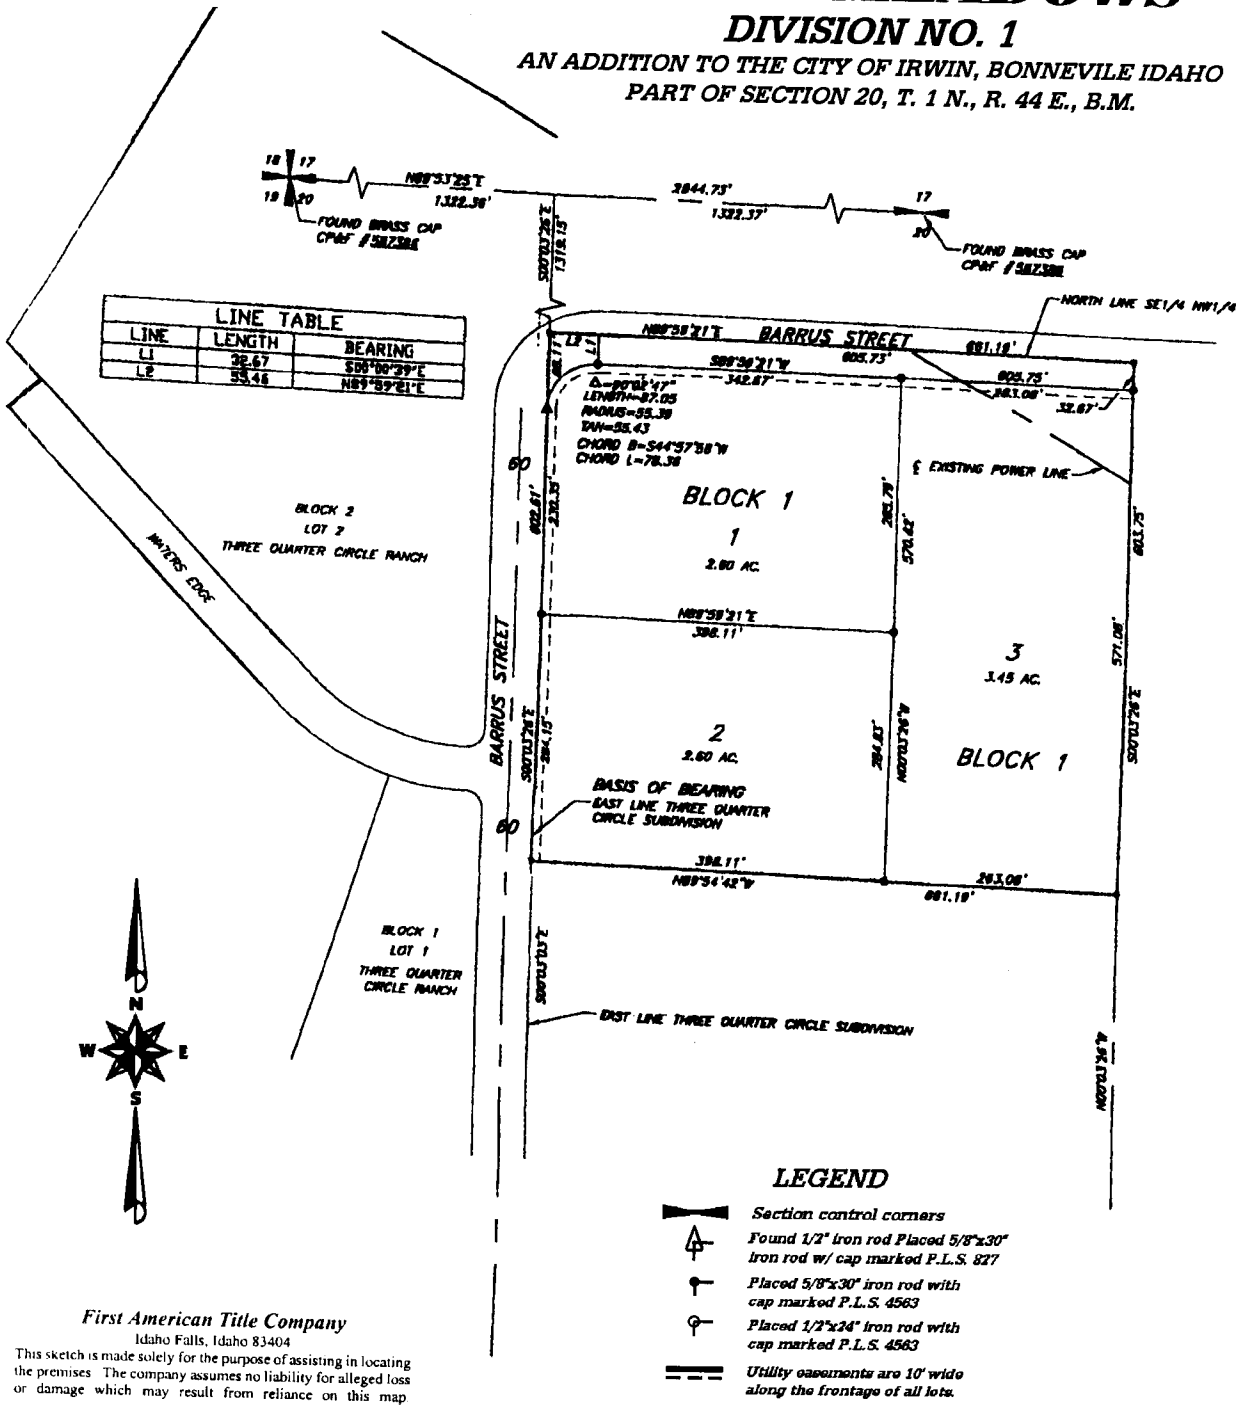

MISTY MEADOWS

DIVISION NO. 1

AN ADDITION TO THE CITY OF IRWIN, BONNEVILLE IDAHO
PART OF SECTION 20, T. 1 N., R. 44 E., B.M.

First American Title Company
Idaho Falls, Idaho 83404

This sketch is made solely for the purpose of assisting in locating the premises. The company assumes no liability for alleged loss or damage which may result from reliance on this map.