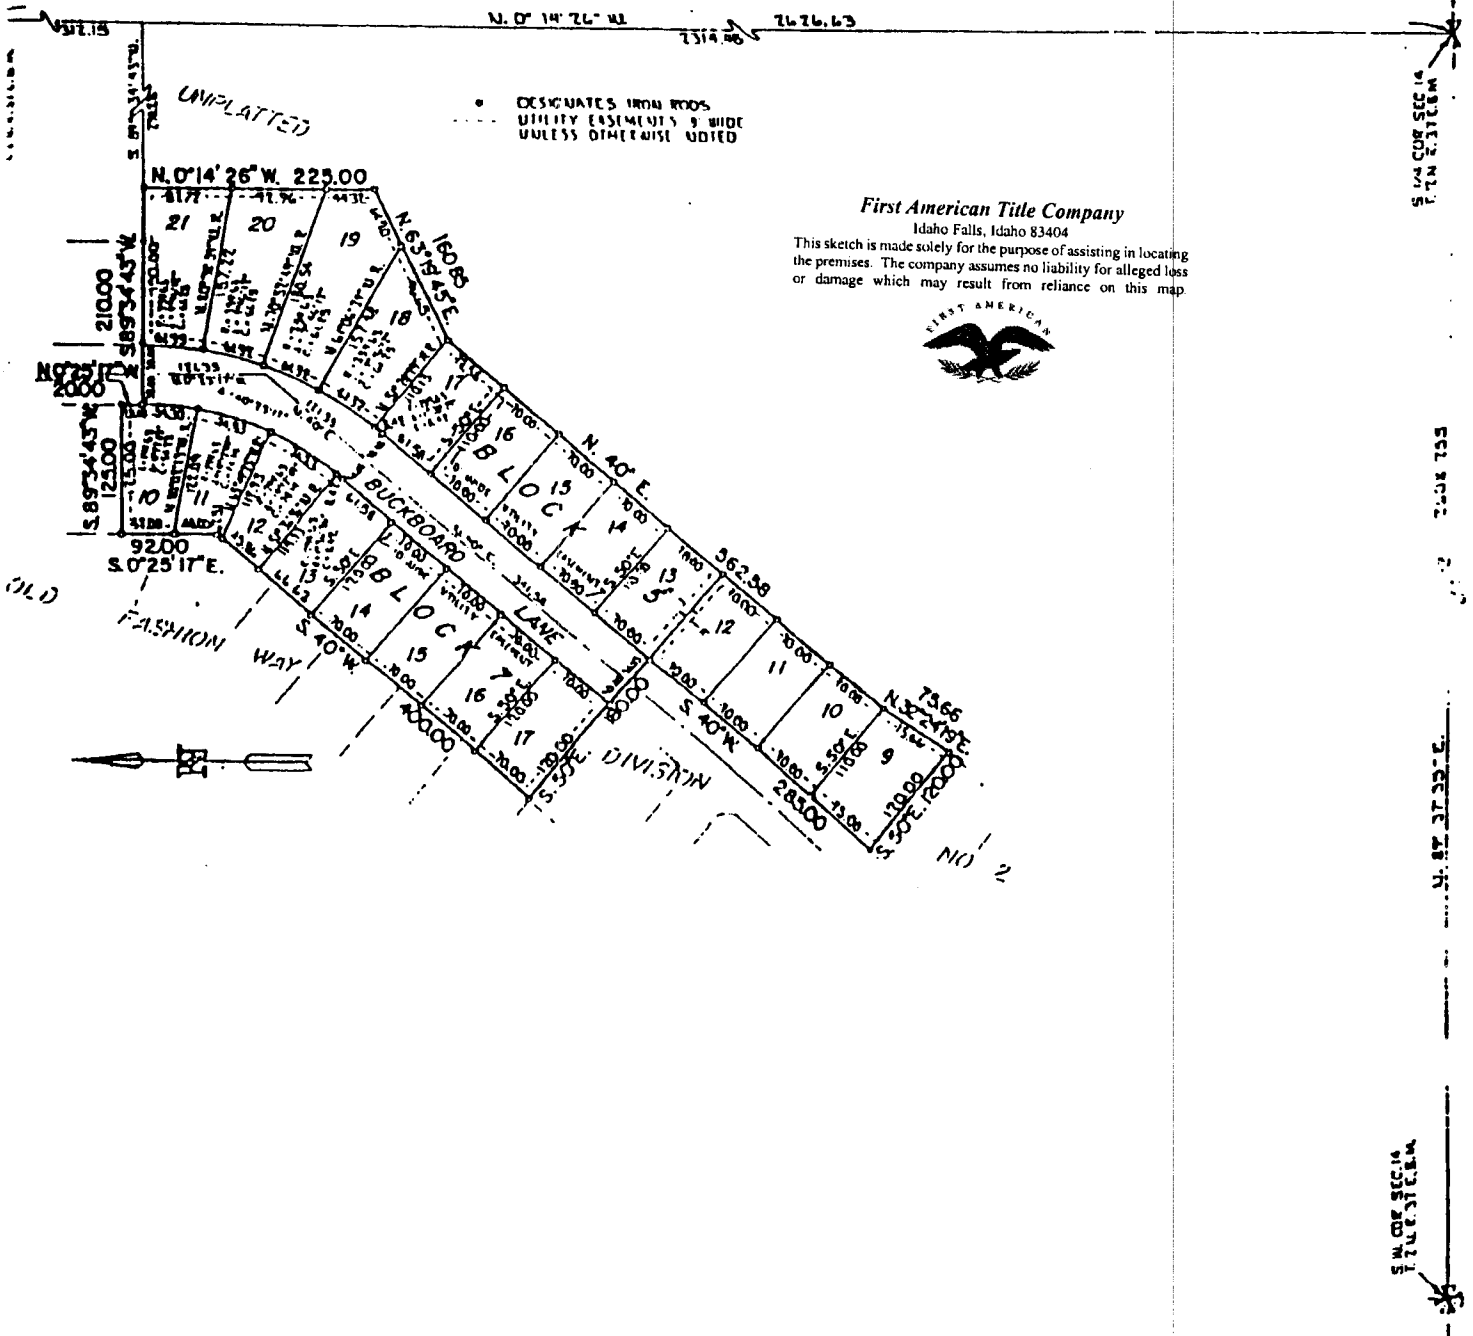

# THE OLD FASHION WAY

## DIVISION NO. 2

TO THE CITY OF IDAHO FALLS, BONNEVILLE COUNTY, IDAHO  
 A PORTION OF THE S.W. 1/4 OF SECTION 14 T. 2 N. R. 37 E. B. M.

*First American Title Company*

Idaho Falls, Idaho 83404

This sketch is made solely for the purpose of assisting in locating the premises. The company assumes no liability for alleged loss or damage which may result from reliance on this map.

S.W. 1/4 SEC 14  
 T. 2 N. R. 37 E. B. M.

2008 755

N. 87° 37' 33\"/>

S.W. 1/4 SEC 14  
 T. 2 N. R. 37 E. B. M.