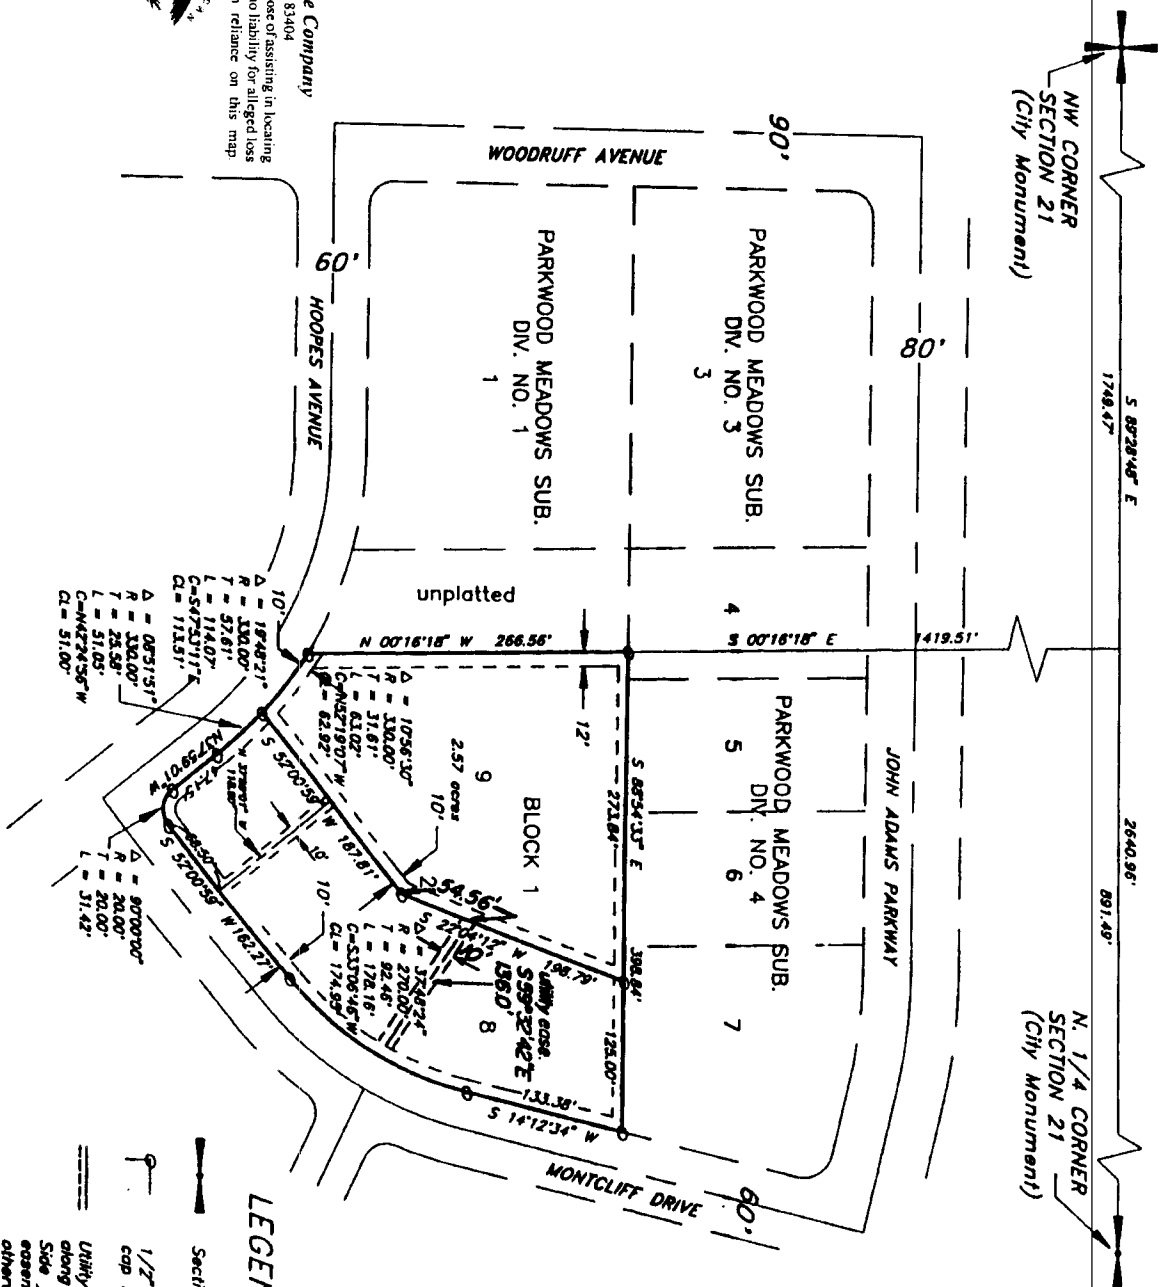

A REFLECTED
OF LOT 2, BK 1 of
PARKWOOD MEADOWS SUBDIVISION
DIVISION NO. 2
 to the city of Idaho Falls, Idaho.
 Part of the NW 1/4 of Section 21, T.2N., R.38E., B.M.

First American Title Company
 Idaho Falls, Idaho 83404
 This sketch is made solely for the purpose of assisting in locating the premises. The company assumes no liability for alleged loss or damage which may result from reliance on this map.