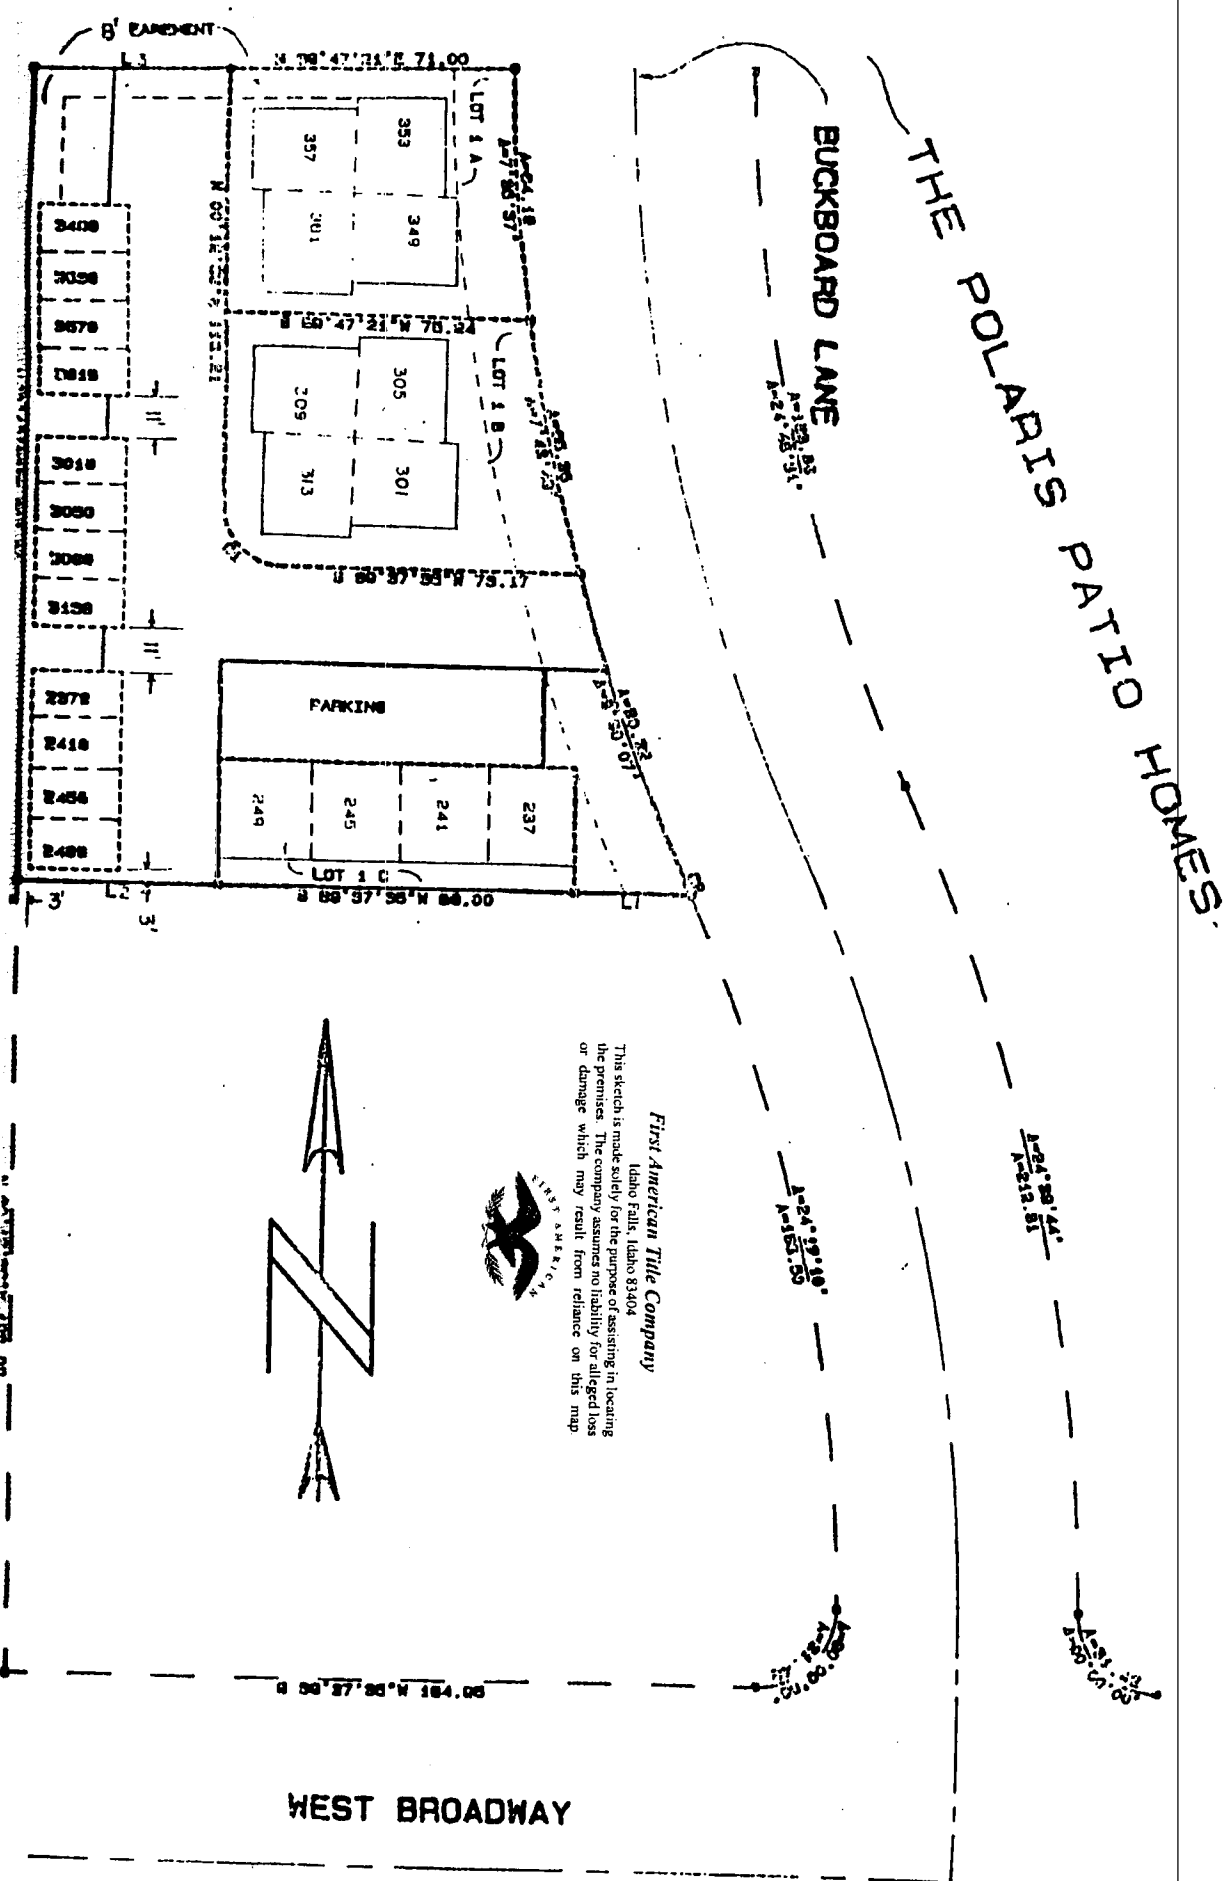

# THE PHOENIX PATIO HOMES

A TOWNHOUSE PROJECT  
CITY OF IDAHO FALLS, BONNEVILLE COUNTY, IDAHO

*First American Title Company*

Idaho Falls, Idaho 83404

This sketch is made solely for the purpose of assisting in locating the premises. The company assumes no liability for alleged loss or damage which may result from reliance on this map.