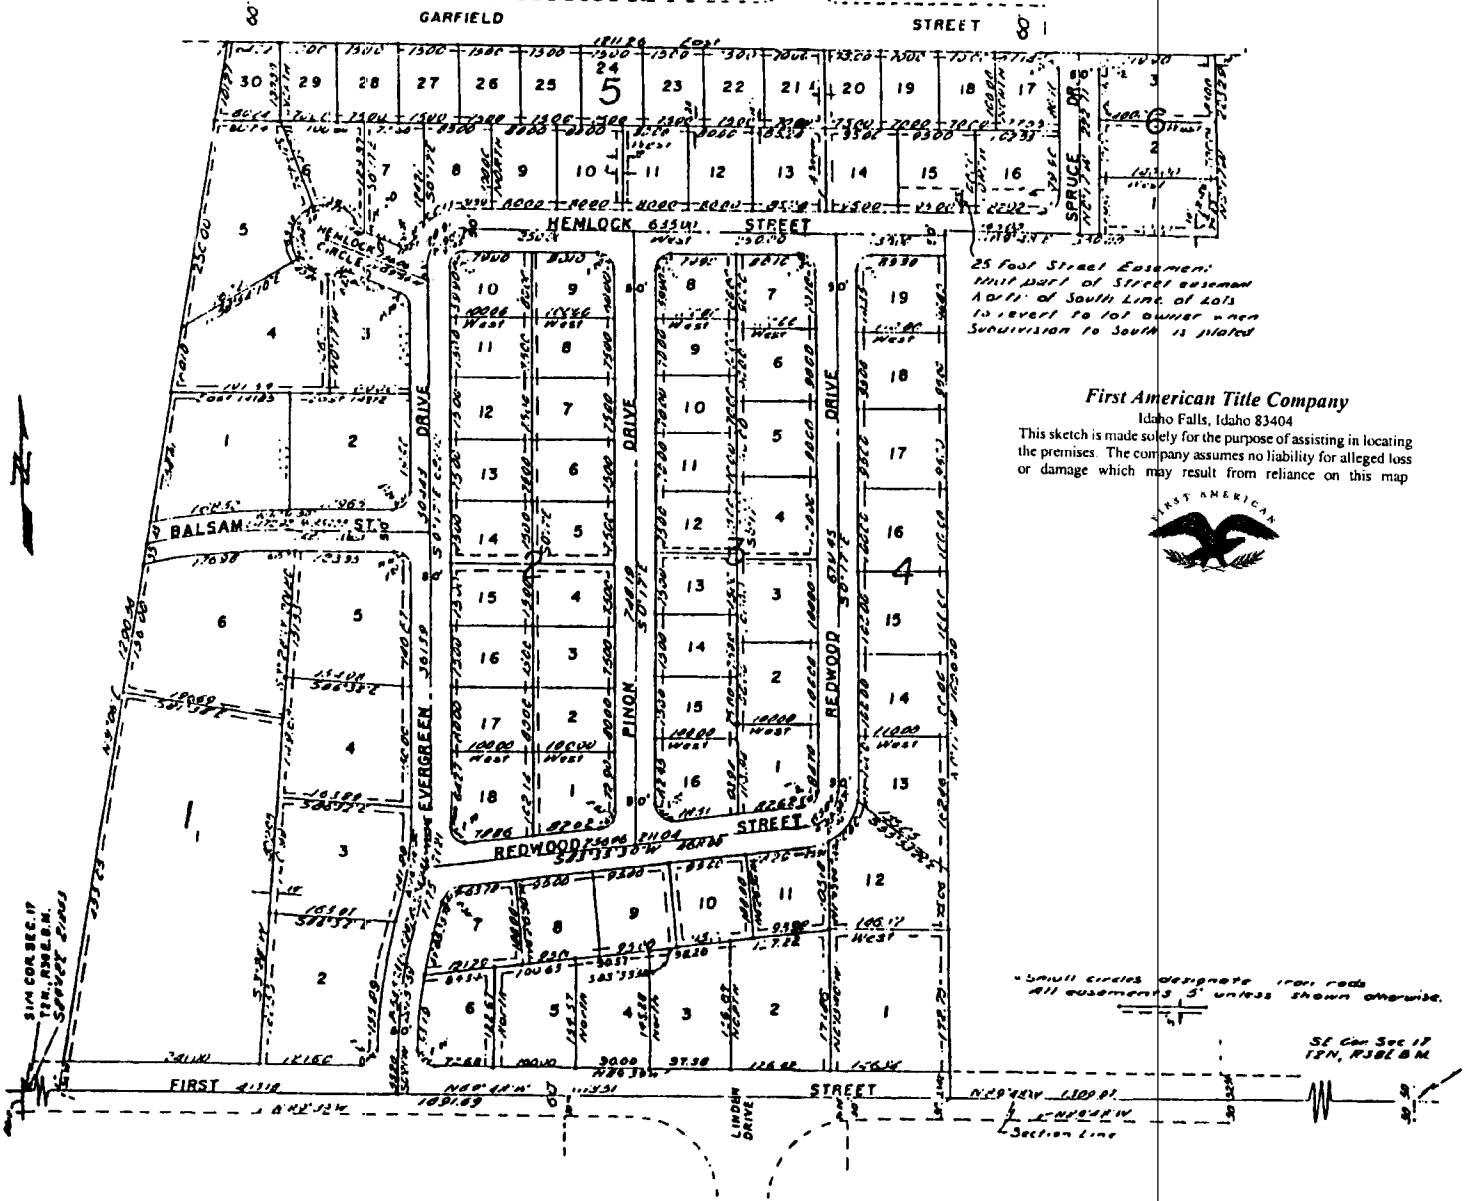

# PINE ACRES SUBDIVISION

TO  
THE CITY OF IDAHO FALLS, IDAHO  
Part of SW1/4 of SE1/4 of Sec.17 T2N., R3E.B.M.

**First American Title Company**

Idaho Falls, Idaho 83404

This sketch is made solely for the purpose of assisting in locating the premises. The company assumes no liability for alleged loss or damage which may result from reliance on this map.

Small circles designate iron rods  
All easements 5' unless shown otherwise.

SE 1/4 Sec 17  
T2N., R3E.B.M.