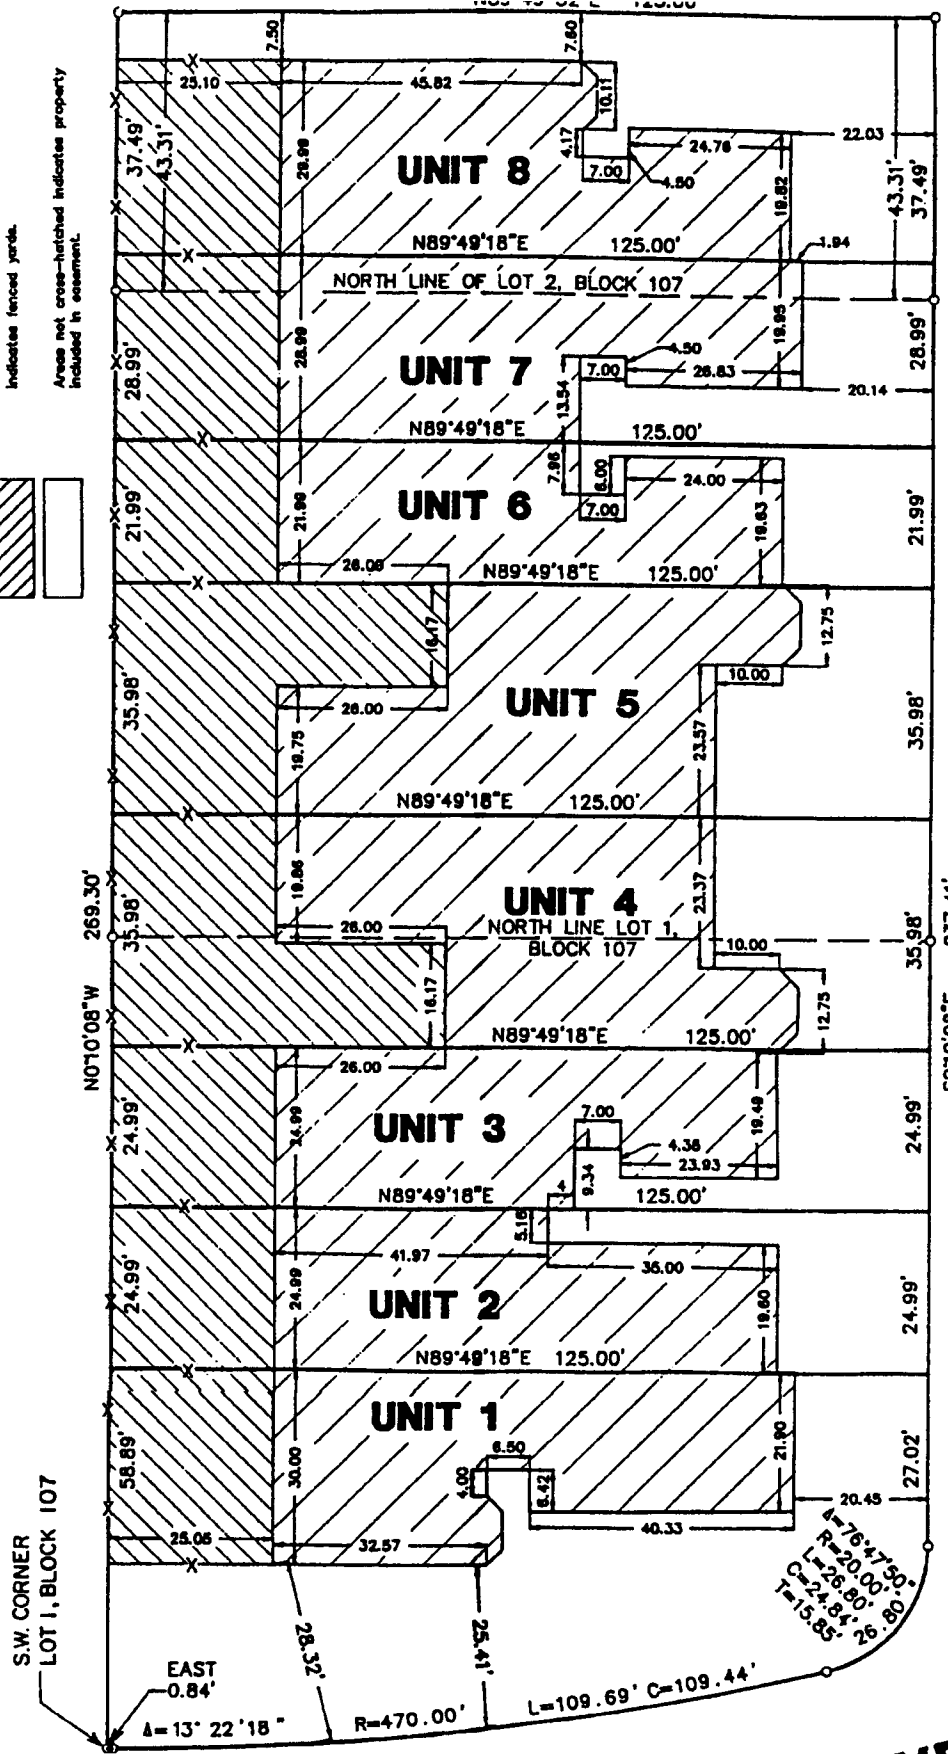

First American Title Company

Idaho Falls, Idaho 83404
 This sketch is made solely for the purpose of assisting in locating the premises. The company assumes no liability for alleged loss or damage which may result from reliance on this map.

LEGEND

-  Indicates Buildings.
-  Indicates fenced yards.
-  Areas not cross-hatched indicates property included in easement.

Rose Nielsen Townhouses #6, #7

HENRYANNA AVENUE

MONTICELLO DRIVE

First American Title Company
 Idaho Falls, Idaho 83404

This sketch is made solely for the purpose of assisting in locating the premises. The company assumes no liability for alleged loss or damage which may result from reliance on this map.