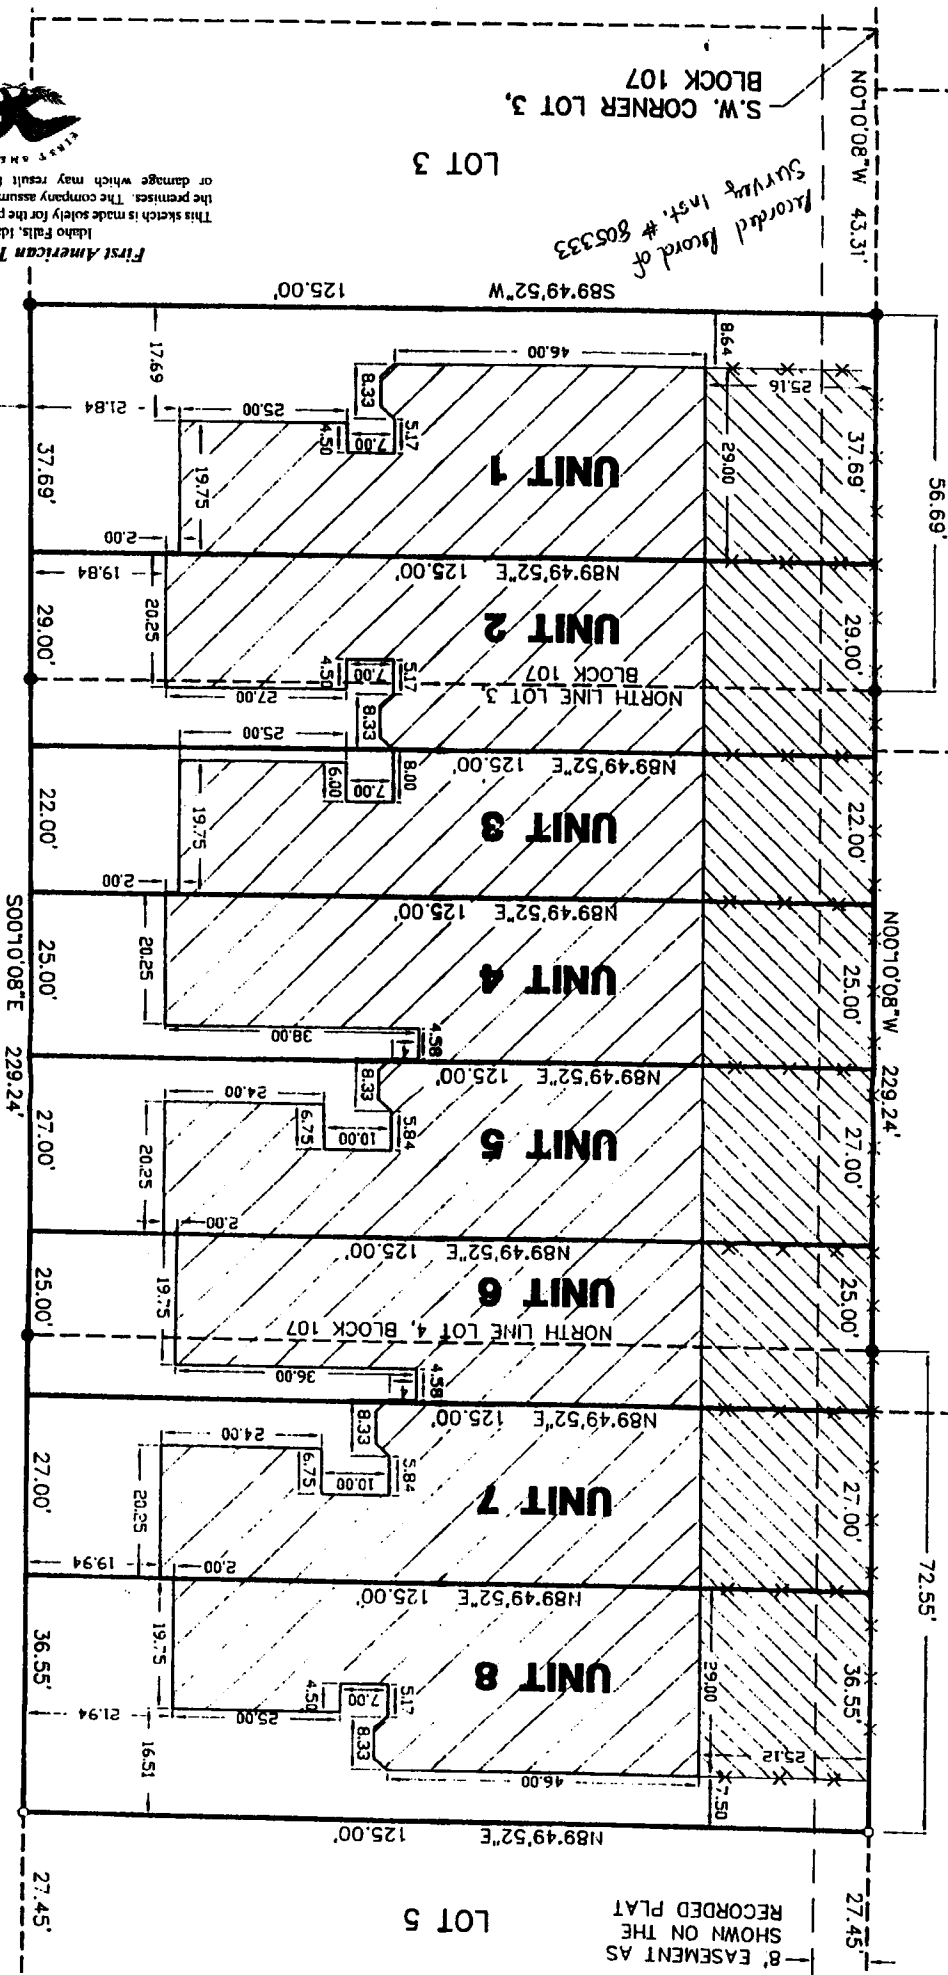

Rose Nielsen Townhouses #9

First American Title Company
 Idaho Falls, Idaho 83404
 This sketch is made solely for the purpose of assisting in locating the premises. The company assumes no liability for alleged loss or damage which may result from reliance on this map.

Recorded Board of Survey Inst. # 805333

First American Title Company
 Idaho Falls, Idaho 83404

This sketch is made solely for the purpose of assisting in locating the premises. The company assumes no liability for alleged loss or damage which may result from reliance on this map.

HENRYANNA AVENUE

CENTER LINE N01°08'W

8' EASEMENT AS SHOWN ON THE RECORDED PLAT

LOT 5