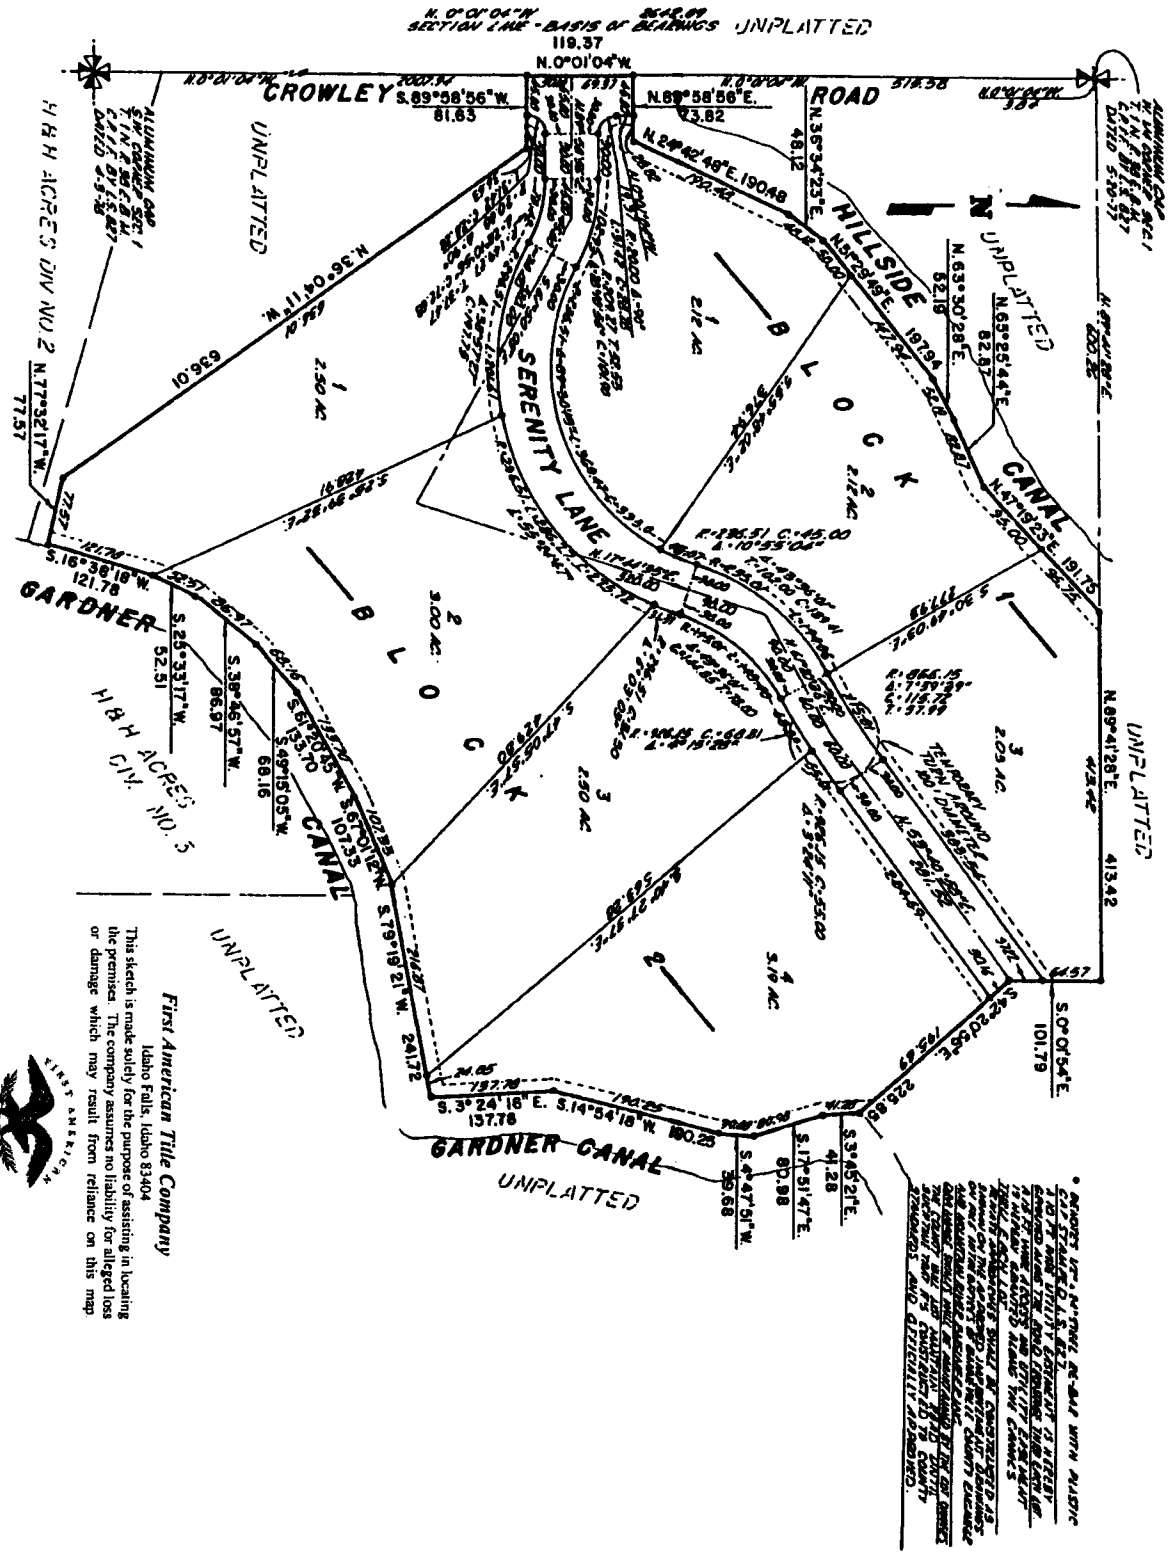

# SERENITY HEIGHTS DIVISION NO. 1 BONNEVILLE COUNTY, IDAHO PART OF THE S.W. 1/4 SECTION 1, T. 1 N., R. 38 E., B. N.

**First American Title Company**  
 Idaho Falls, Idaho 83404

This sketch is made solely for the purpose of assisting in locating the premises. The company assumes no liability for alleged loss or damage which may result from reliance on this map.

\* NOTES: 1. THE SURVEY WAS MADE WITH PLATONIC SURVEYING INSTRUMENTS. 2. THE SURVEY WAS MADE IN ACCORDANCE WITH THE RULES AND REGULATIONS OF THE BONNEVILLE COUNTY ENGINEER. 3. THE SURVEY WAS MADE IN ACCORDANCE WITH THE RULES AND REGULATIONS OF THE BONNEVILLE COUNTY ENGINEER. 4. THE SURVEY WAS MADE IN ACCORDANCE WITH THE RULES AND REGULATIONS OF THE BONNEVILLE COUNTY ENGINEER. 5. THE SURVEY WAS MADE IN ACCORDANCE WITH THE RULES AND REGULATIONS OF THE BONNEVILLE COUNTY ENGINEER.