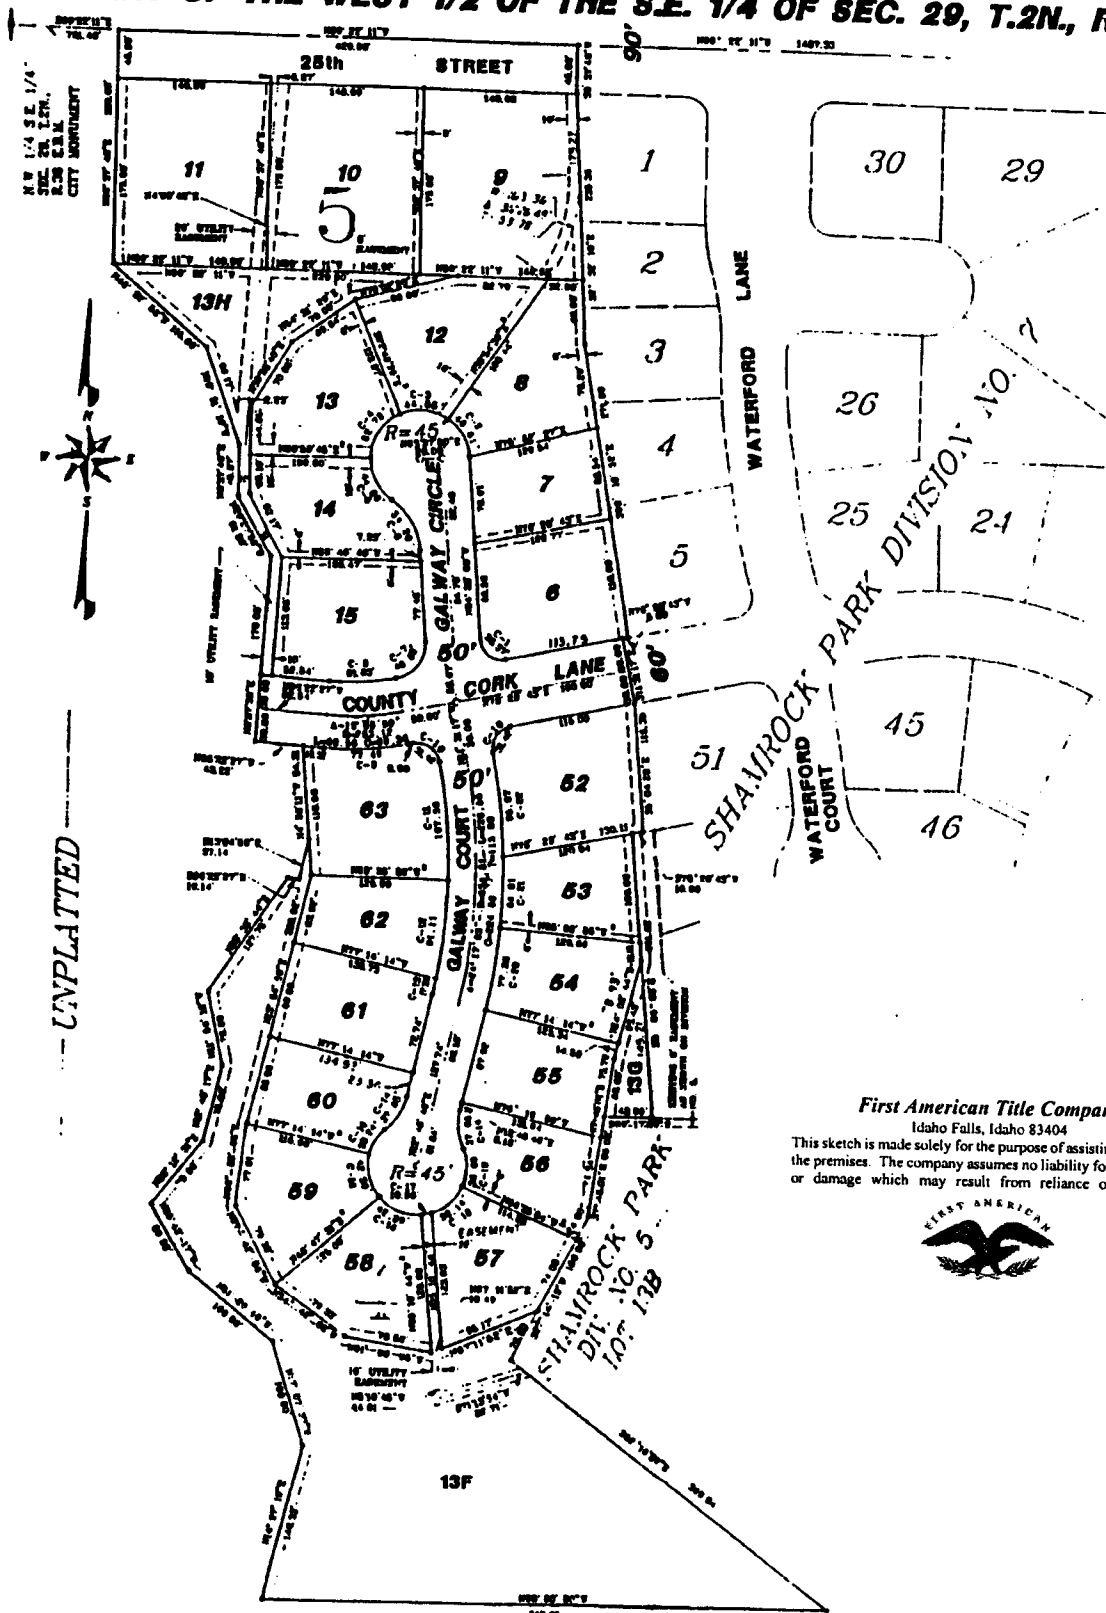

SHAMROCK PARK ADDITION

DIVISION NO. 8

(Including a replat of part of lot 13b, block 4, Division No. 5)

TO THE CITY OF IDAHO FALLS, IDAHO

PART OF THE WEST 1/2 OF THE S.E. 1/4 OF SEC. 29, T.2N., R.38E.B.M.

First American Title Company

Idaho Falls, Idaho 83404

This sketch is made solely for the purpose of assisting in locating the premises. The company assumes no liability for alleged loss or damage which may result from reliance on this map.