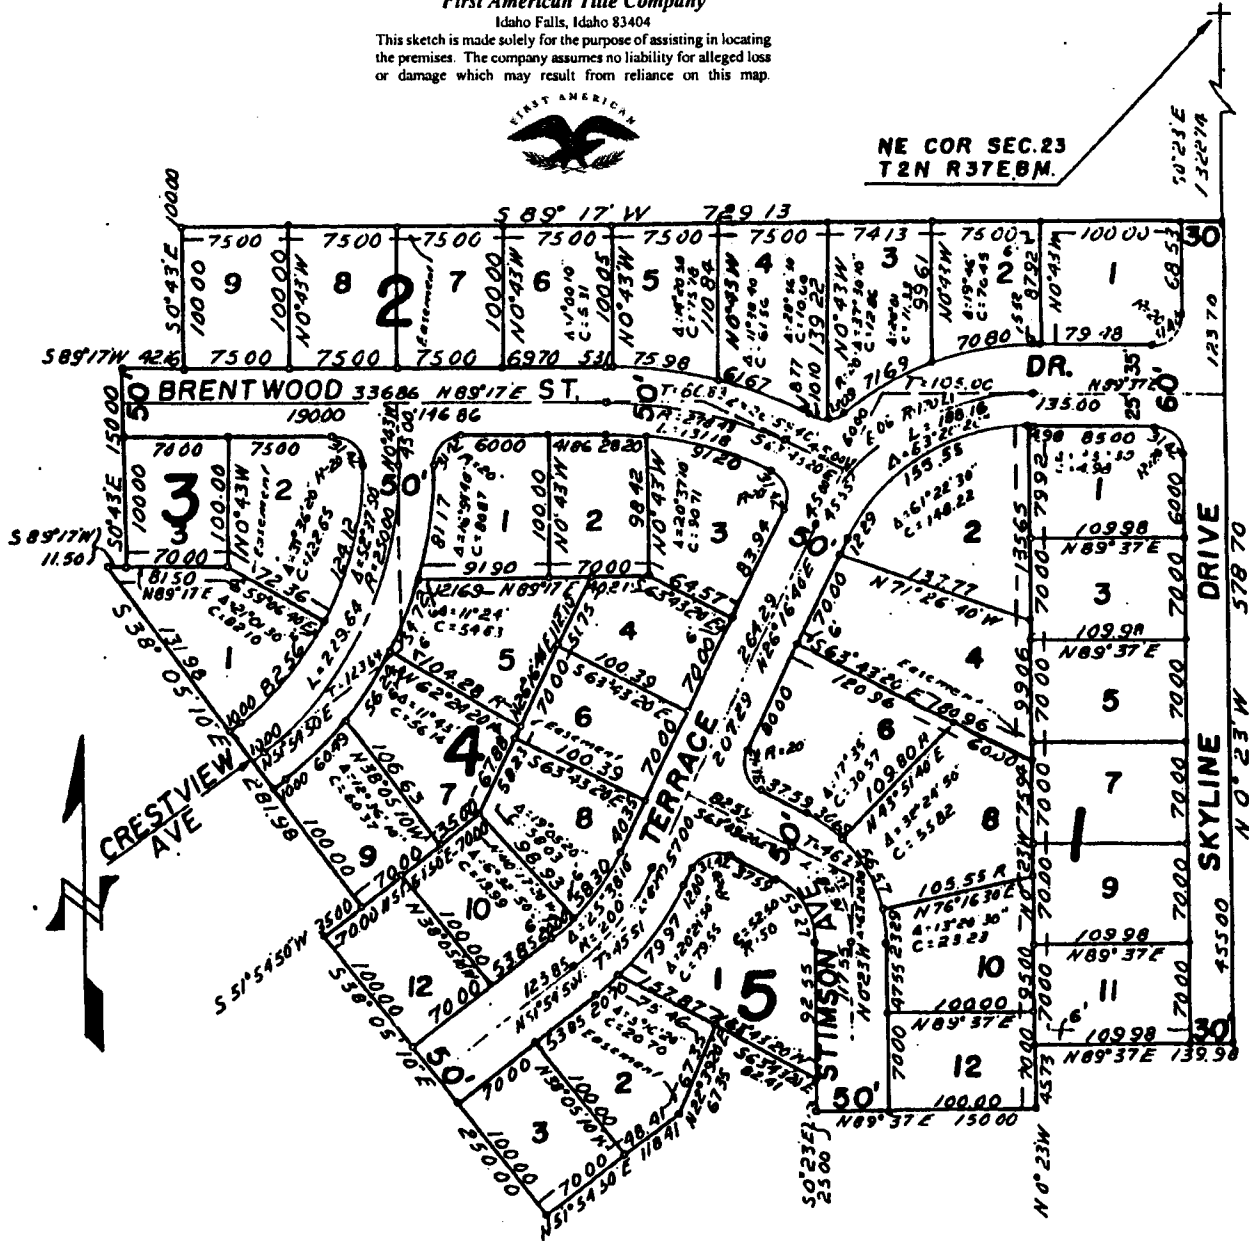

SKYLINE TERRACE

DIVISION NO. 1

TO
 THE CITY OF IDAHO FALLS, IDAHO
 Part of
 SE 1/4 of NE 1/4 Sec. 23 T. 2 N., R. 37 E. B.M.

First American Title Company

Idaho Falls, Idaho 83404

This sketch is made solely for the purpose of assisting in locating the premises. The company assumes no liability for alleged loss or damage which may result from reliance on this map.

NE COR SEC. 23
 T 2 N R 37 E B.M.

All easements are 8' thru each lot unless shown otherwise

First American Title Company

Idaho Falls, Idaho 83404

This sketch is made solely for the purpose of assisting in locating the premises. The company assumes no liability for alleged loss or damage which may result from reliance on this map.