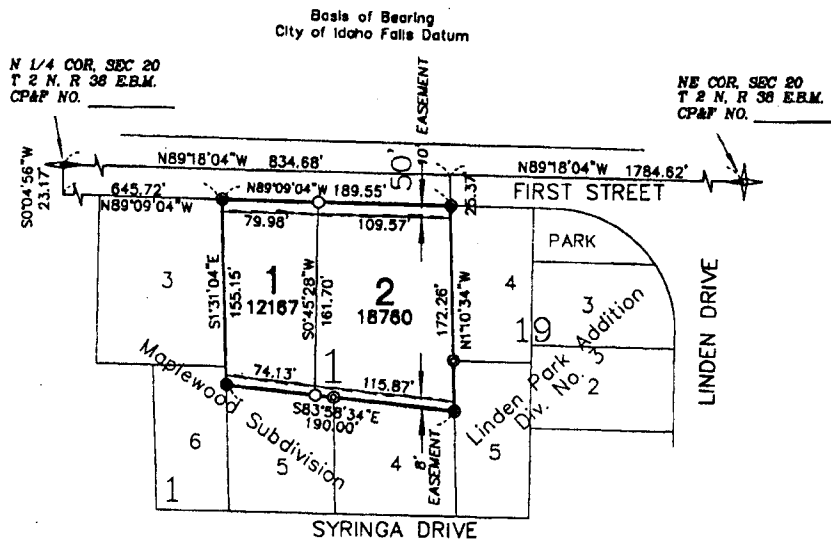

THE TRACY FARM

AN ADDITION IN THE CITY OF IDAHO FALLS,
 BONNEVILLE COUNTY, IDAHO
 PART OF THE N.E. 1/4 OF SECTION 20, T. 2 N., R. 38 E.B.M.

NOTES

- — Indicates a 1/2" x 24" iron rod placed with a yellow plastic cap marked L.S. 722.
 - — Indicates a 1/2" x 24" iron rod found.
 - — Indicates a 5/8" x 30" iron rod placed with a yellow plastic cap marked L.S. 722.
 - — Indicates a 5/8" x 30" iron rod found.
- 18760 Indicates lot area in square feet.

a 10' wide utility easement is reserved along the street side of all lots.

First American Title Company
 Idaho Falls, Idaho 83404

This sketch is made solely for the purpose of assisting in locating the premises. The company assumes no liability for alleged loss or damage which may result from reliance on this map.