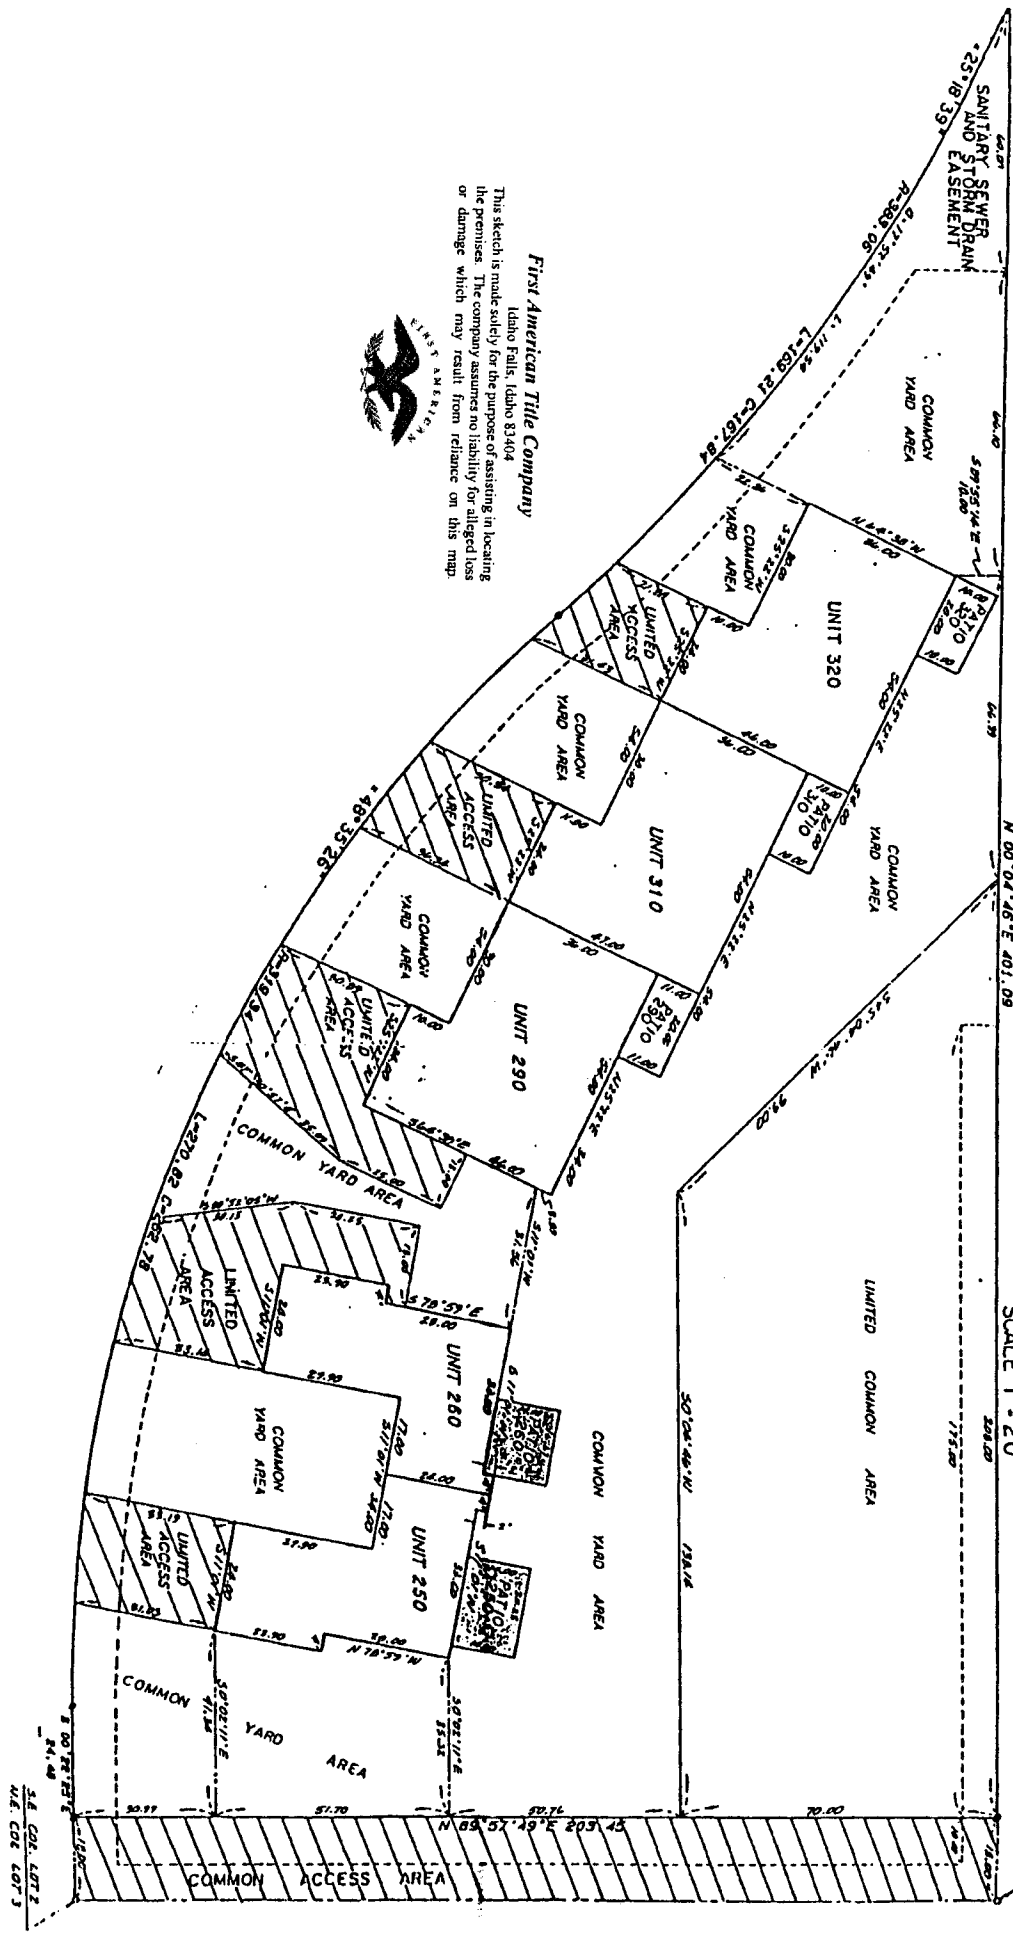

# 1ST AMENDED PLAT

# TROY AVENUE TOWNHOUSES II

CITY OF IDAHO FALLS, BONNEVILLE COUNTY, IDAHO

SCALE 1" = 20'

**First American Title Company**  
 Idaho Falls, Idaho 83404

This sketch is made solely for the purpose of assisting in locating the premises. The company assumes no liability for alleged loss or damage which may result from reliance on this map.

S.W. COR. LOT 2  
 N.W. COR. LOT 3

S.E. COR. LOT 2  
 N.E. COR. LOT 3