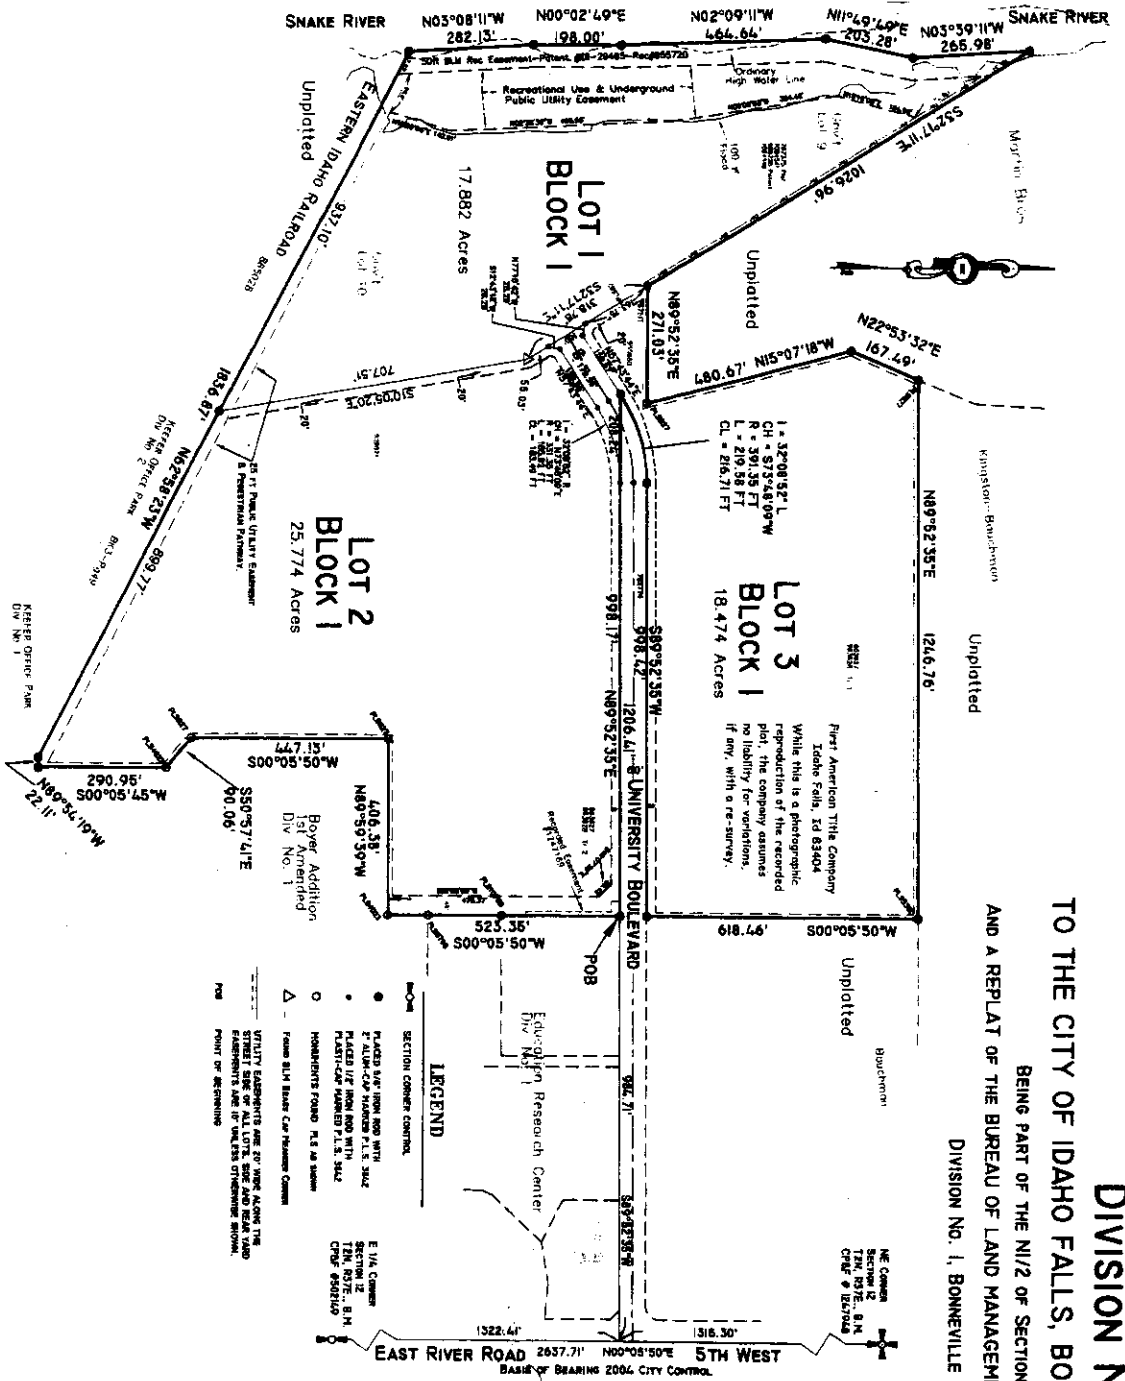

UNIVERSITY NORTH ADDITION

TO THE CITY OF IDAHO FALLS, BONNEVILLE COUNTY, IDAHO

BEING PART OF THE N/2 OF SECTION 12, T2N, R37E, B.M.,

AND A REPLAT OF THE BUREAU OF LAND MANAGEMENT ADMINISTRATION BUILDING SITE,

DIVISION NO. 1, BONNEVILLE COUNTY, IDAHO

LEGEND

- PLACED 3/4\"/>

MC Corner
Section 12
T2N, R37E, B.M.
C&P # 120704