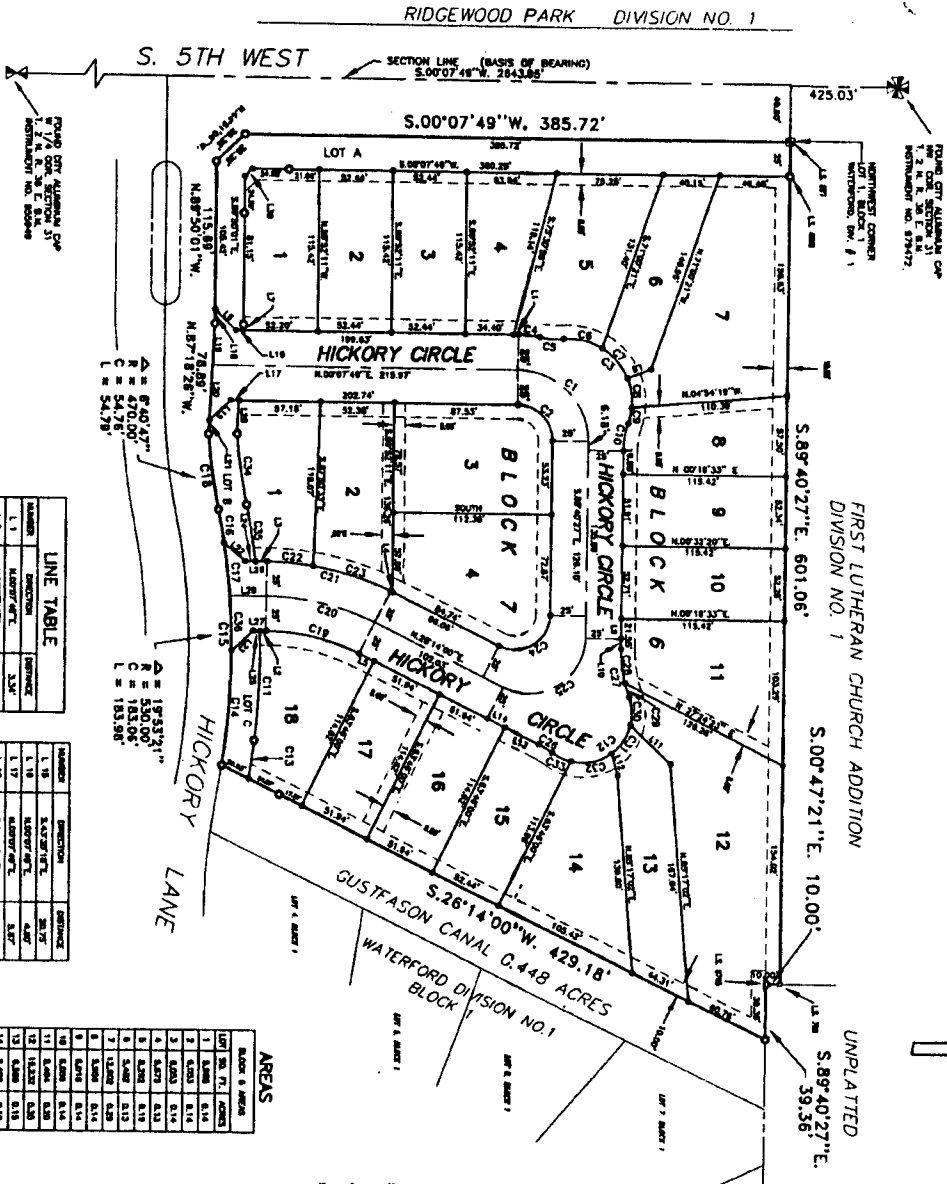

WATERFORD DIVISION NO. 2

AN ADDITION TO THE CITY OF IDAHO FALLS, BONNEVILLE COUNTY, IDAHO
BEING A REPLAT OF LOTS 1 AND 2, BLOCK 1, WATERFORD, DIVISION NO. 1
IN THE NW 1/4, SECTION 31, T.2N, R.3B E.B.M.

FIRST LUTHERAN CHURCH ADDITION
DIVISION NO. 1

UNPLATTED

CURVE TABLE

NO.	BEARING	DISTANCE	CHORD	ANGLE
1	S. 00° 07' 49" W.	385.72'	385.72'	0° 00' 00"
2	S. 89° 40' 27" E.	601.06'	601.06'	0° 00' 00"
3	S. 00° 47' 21" E.	10.00'	10.00'	0° 00' 00"
4	S. 89° 40' 27" E.	39.36'	39.36'	0° 00' 00"
5	S. 26° 14' 00" W.	429.18'	429.18'	0° 00' 00"
6	S. 89° 40' 27" E.	601.06'	601.06'	0° 00' 00"
7	S. 00° 47' 21" E.	10.00'	10.00'	0° 00' 00"
8	S. 89° 40' 27" E.	39.36'	39.36'	0° 00' 00"
9	S. 00° 47' 21" E.	10.00'	10.00'	0° 00' 00"
10	S. 89° 40' 27" E.	39.36'	39.36'	0° 00' 00"
11	S. 00° 47' 21" E.	10.00'	10.00'	0° 00' 00"
12	S. 89° 40' 27" E.	39.36'	39.36'	0° 00' 00"
13	S. 00° 47' 21" E.	10.00'	10.00'	0° 00' 00"
14	S. 89° 40' 27" E.	39.36'	39.36'	0° 00' 00"
15	S. 00° 47' 21" E.	10.00'	10.00'	0° 00' 00"
16	S. 89° 40' 27" E.	39.36'	39.36'	0° 00' 00"
17	S. 00° 47' 21" E.	10.00'	10.00'	0° 00' 00"
18	S. 89° 40' 27" E.	39.36'	39.36'	0° 00' 00"

First American Title Company
Idaho Falls, Idaho 83404

This sketch is made solely for the purpose of assisting in locating the premises. The company assumes no liability for alleged loss or damage which may result from reliance on this map.

LINE TABLE

NUMBER	DIRECTION	DISTANCE
1.1	SUBTANGENT	3.57'
1.2	SUBTANGENT	4.37'
1.3	SUBTANGENT	4.87'
1.4	SUBTANGENT	5.37'
1.5	SUBTANGENT	5.87'
1.6	SUBTANGENT	6.37'
1.7	SUBTANGENT	6.87'
1.8	SUBTANGENT	7.37'
1.9	SUBTANGENT	7.87'
1.10	SUBTANGENT	8.37'
1.11	SUBTANGENT	8.87'
1.12	SUBTANGENT	9.37'
1.13	SUBTANGENT	9.87'
1.14	SUBTANGENT	10.37'

AREAS

LOT NO.	AREA
1	0.14
2	0.14
3	0.14
4	0.14
5	0.14
6	0.14
7	0.14
8	0.14
9	0.14
10	0.14
11	0.14
12	0.14
13	0.14
14	0.14
15	0.14
16	0.14
17	0.14
18	0.14

AREAS

LOT NO.	AREA
1	0.14
2	0.14
3	0.14
4	0.14
5	0.14
6	0.14
7	0.14
8	0.14
9	0.14
10	0.14
11	0.14
12	0.14
13	0.14
14	0.14
15	0.14
16	0.14
17	0.14
18	0.14