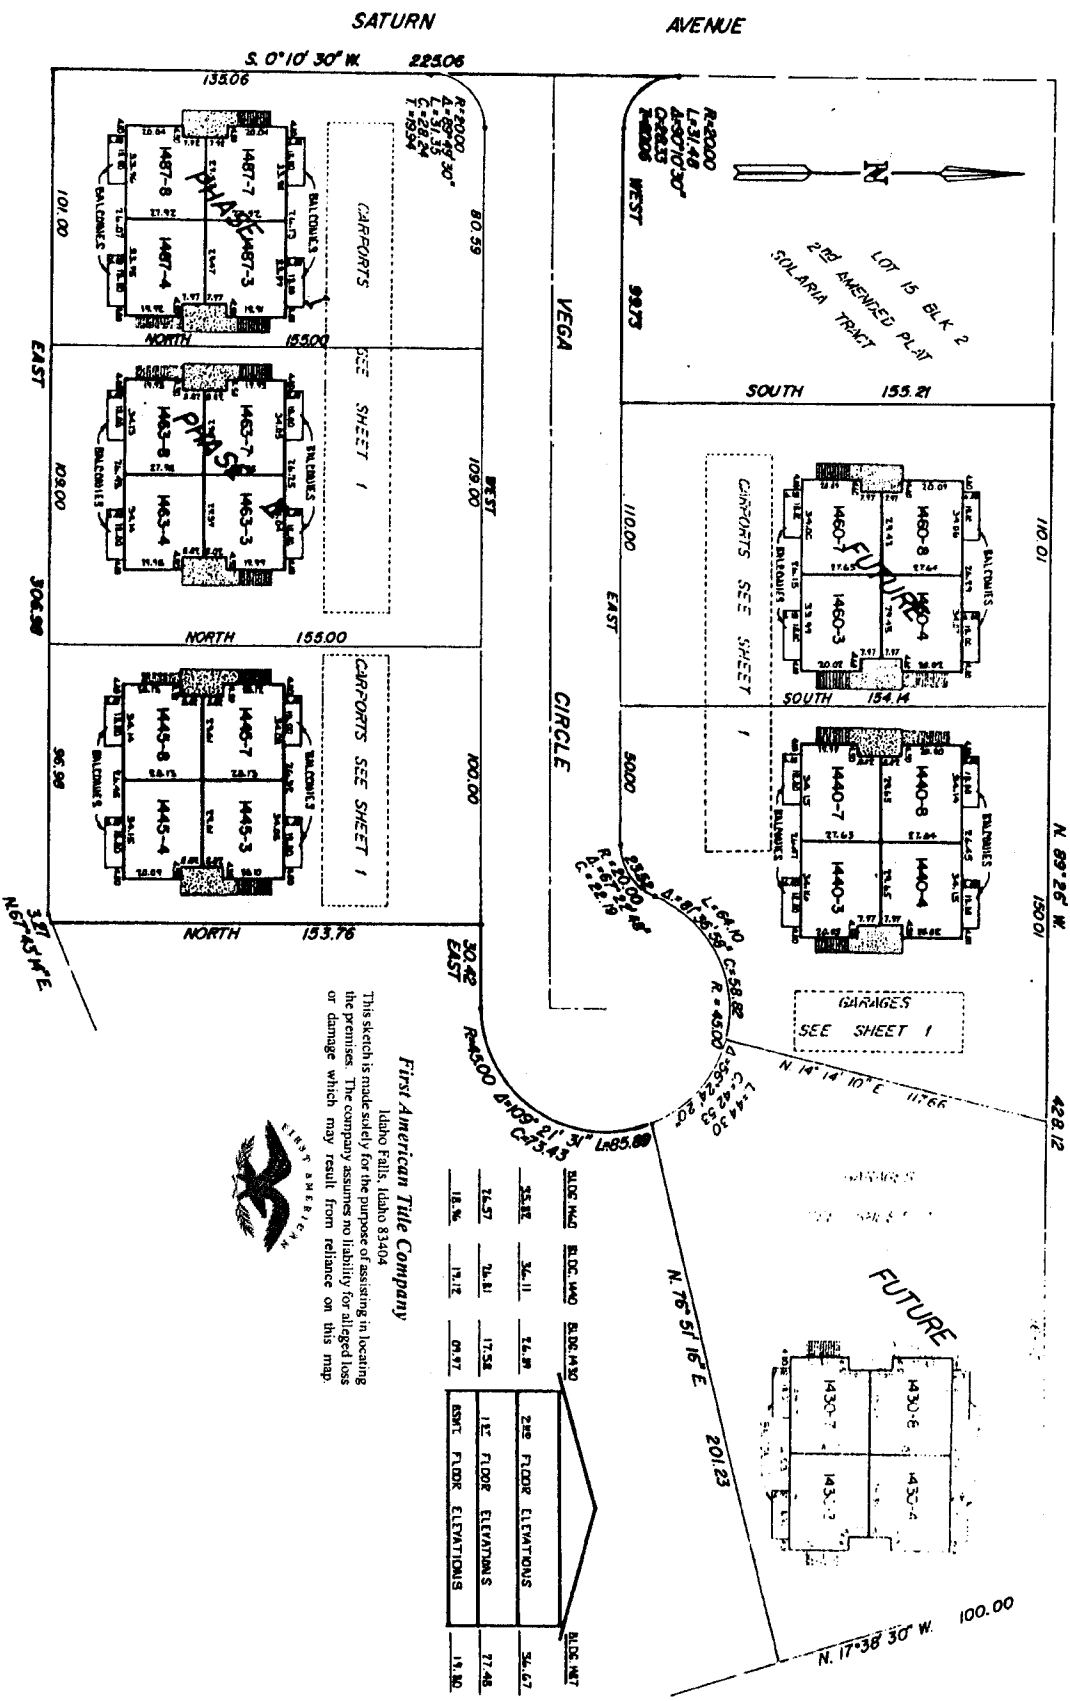

WESTWOOD PARK VILLAGE

A CONDOMINIUM PROJECT
CITY OF IDAHO FALLS, BONNEVILLE COUNTY, IDAHO

SECOND FLOOR PLAN

BLOC 140	BLOC 140	BLOC 140	BLOC 141	BLOC 141	BLOC 142	BLOC 142
25.57	26.11	26.11	26.67	26.67	27.23	27.23
18.76	19.12	19.12	19.68	19.68	20.24	20.24
12.57	13.11	13.11	13.67	13.67	14.23	14.23
5.57	6.11	6.11	6.67	6.67	7.23	7.23

First American Tile Company
Idaho Falls, Idaho 83404

This sketch is made solely for the purpose of assisting in locating the premises. The company assumes no liability for alleged loss or damage which may result from reliance on this map.